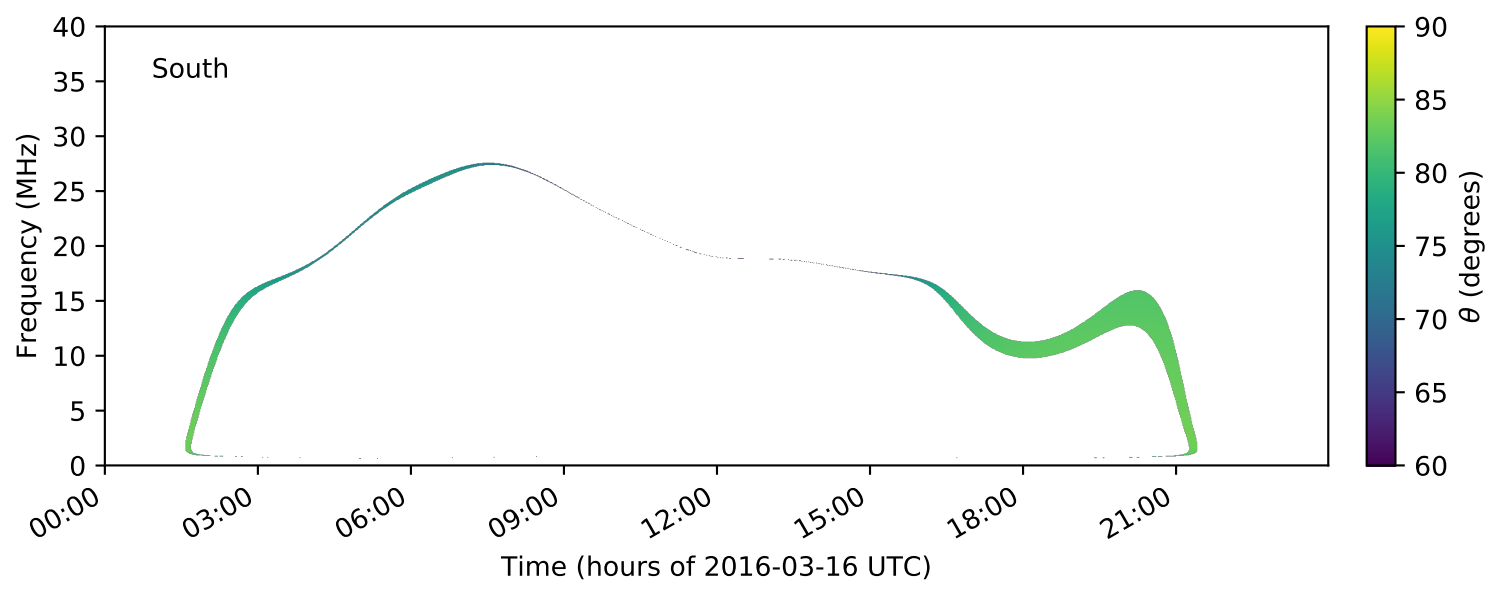

expres\_juno\_jupiter\_io\_isaac\_lossc-wid1deg\_3kev\_20160316\_v01.cdf

Time (hours of 2016-03-16 UTC)