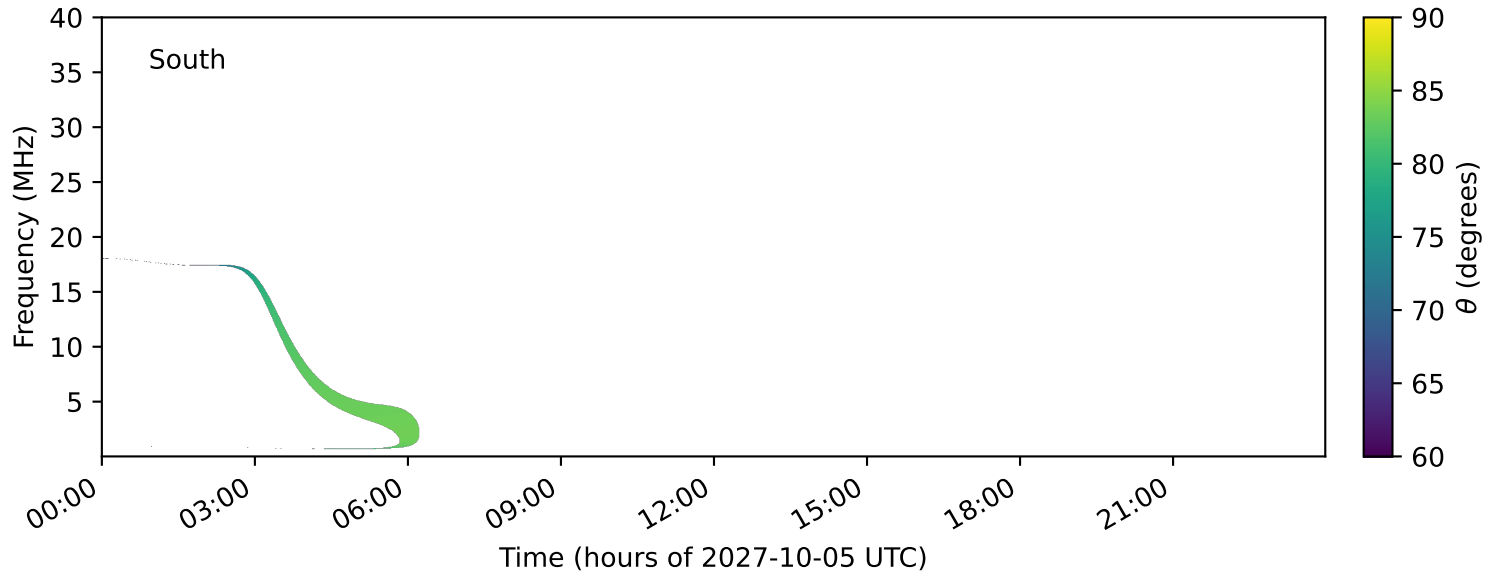

expres\_earth\_jupiter\_io\_jrm33\_lossc-wid1deg\_3kev\_20271005\_v11.cdf

Time (hours of 2027-10-05 UTC)