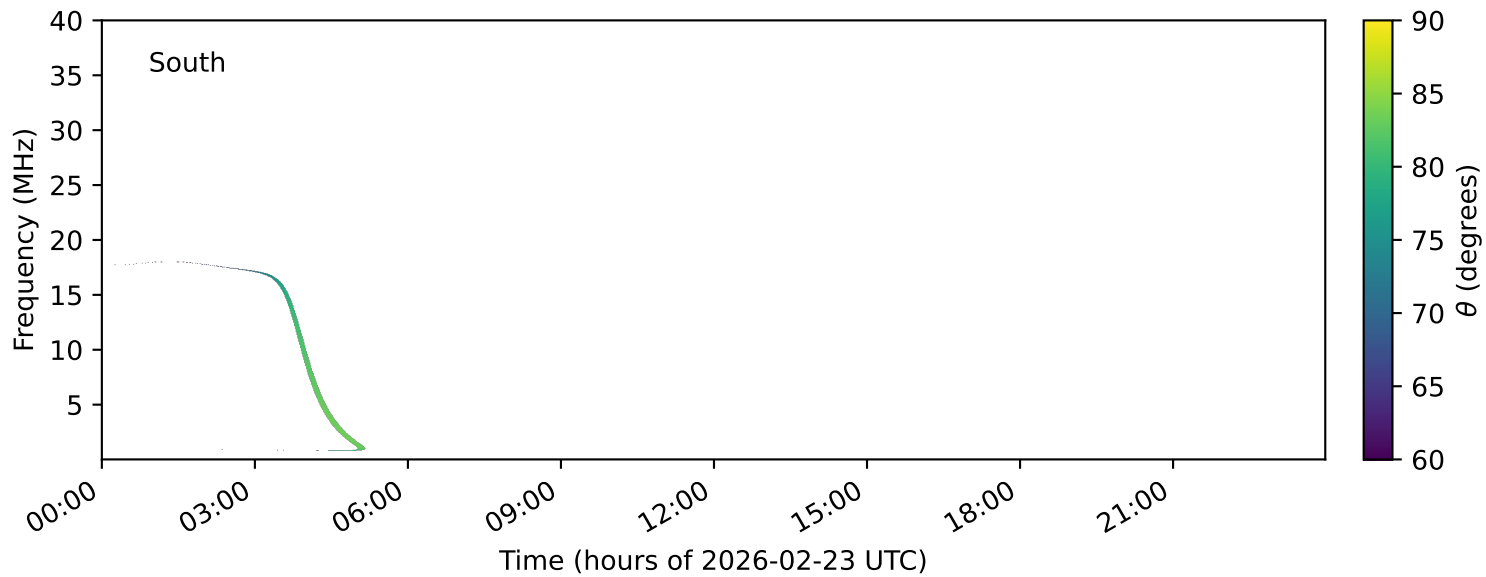

expres\_earth\_jupiter\_io\_jrm33\_lossc-wid1deg\_3kev\_20260223\_v11.cdf

Time (hours of 2026-02-23 UTC)