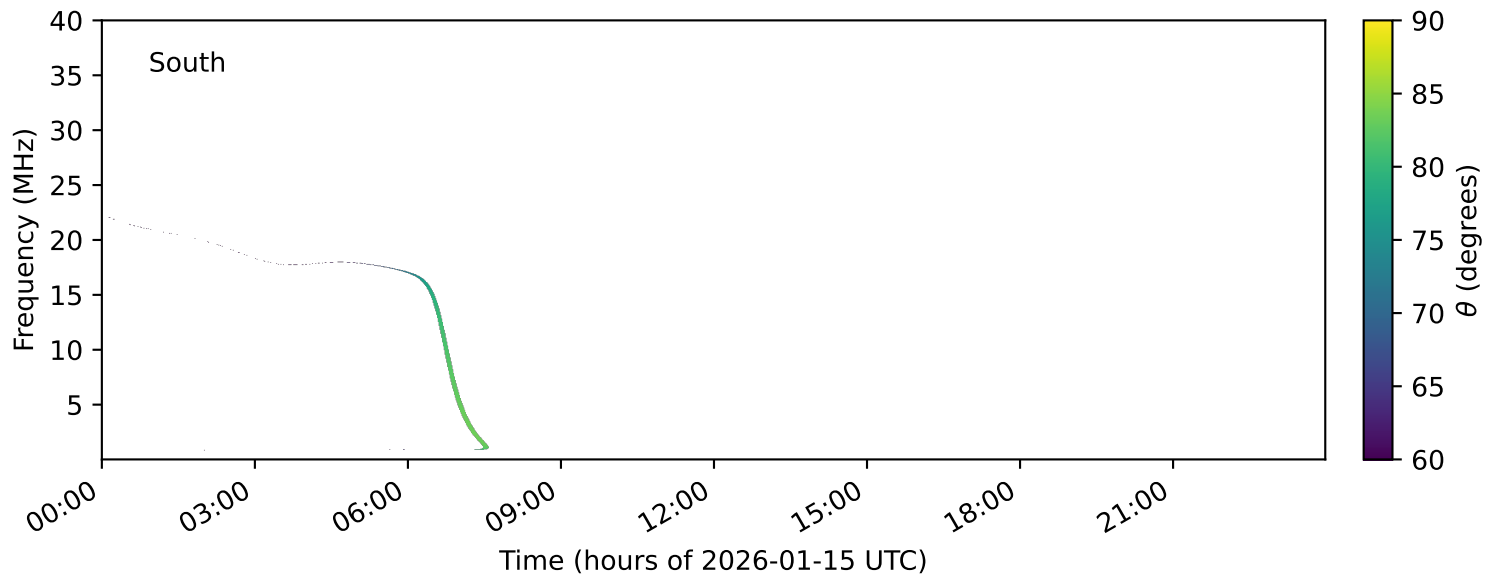

expres_earth_jupiter_io_jrm33_lossc-wid1deg_3kev_20260115_v11.cdf

Time (hours of 2026-01-15 UTC)