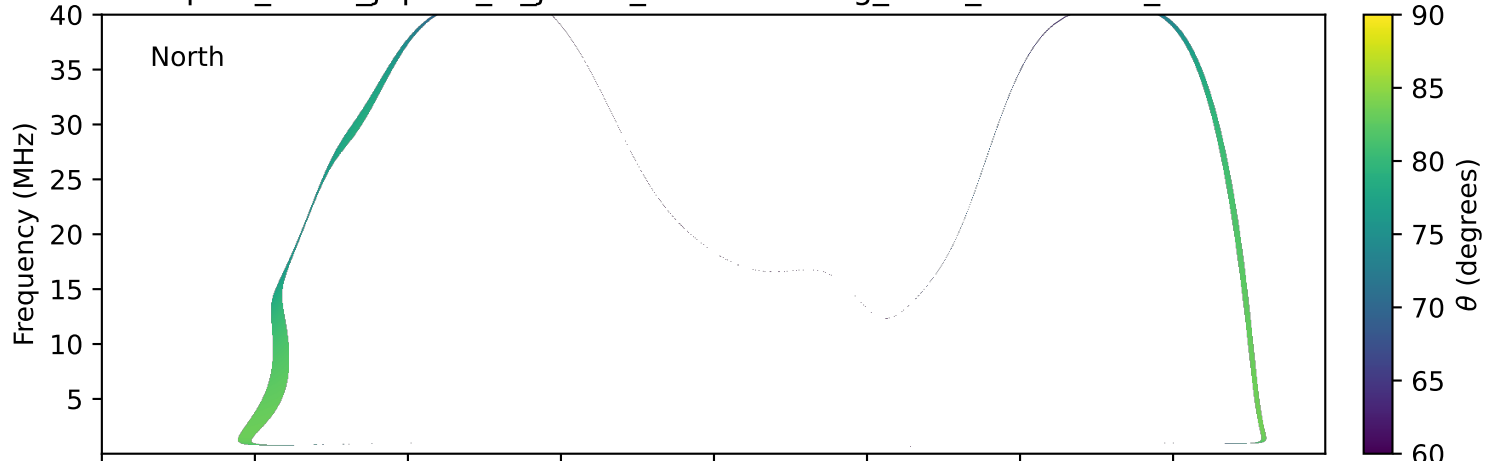

expres\_earth\_jupiter\_io\_jrm33\_lossc-wid1deg\_3kev\_20241029\_v11.cdf

Time (hours of 2024-10-29 UTC)