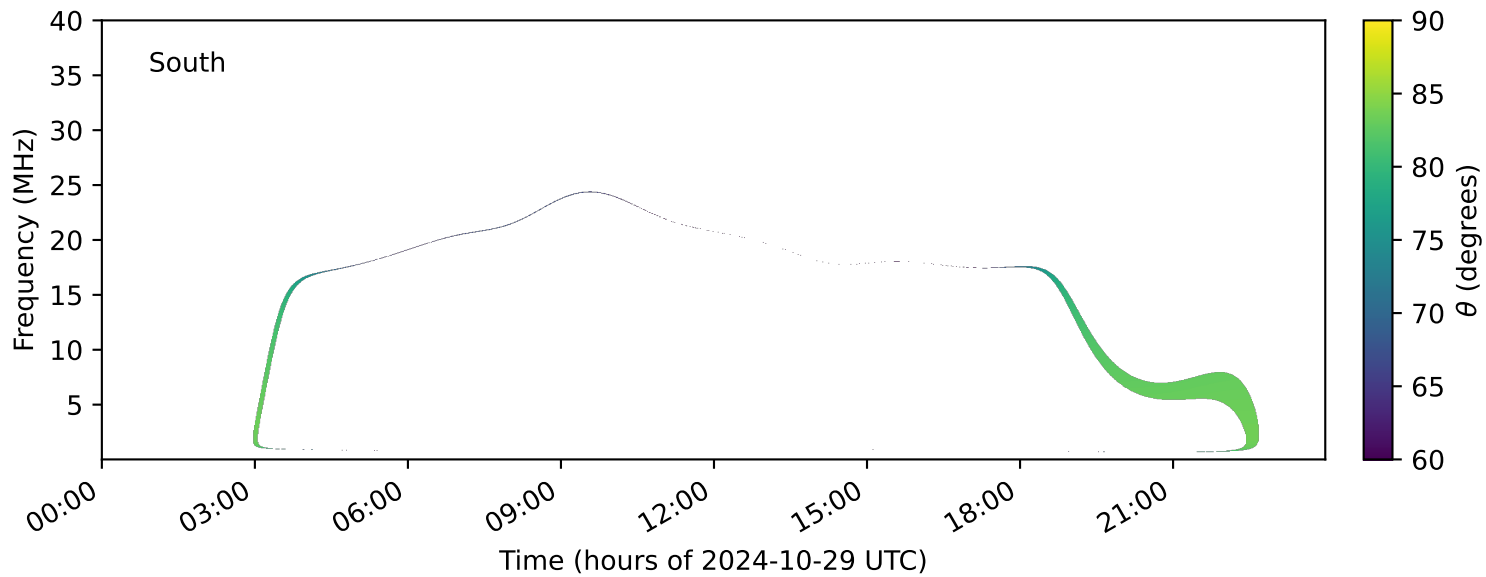

expres\_earth\_jupiter\_io\_jrm33\_lossc-wid1deg\_3kev\_20241029\_v11.cdf

Time (hours of 2024-10-29 UTC)