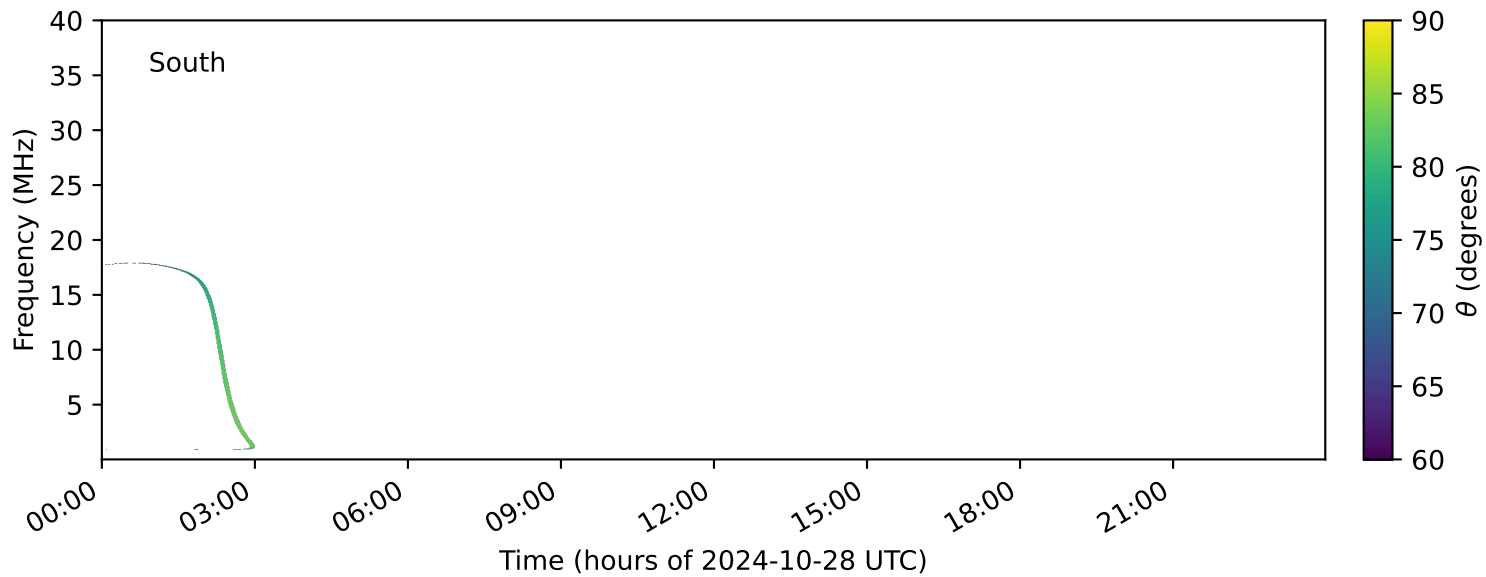

expres\_earth\_jupiter\_io\_jrm33\_lossc-wid1deg\_3kev\_20241028\_v11.cdf

Time (hours of 2024-10-28 UTC)