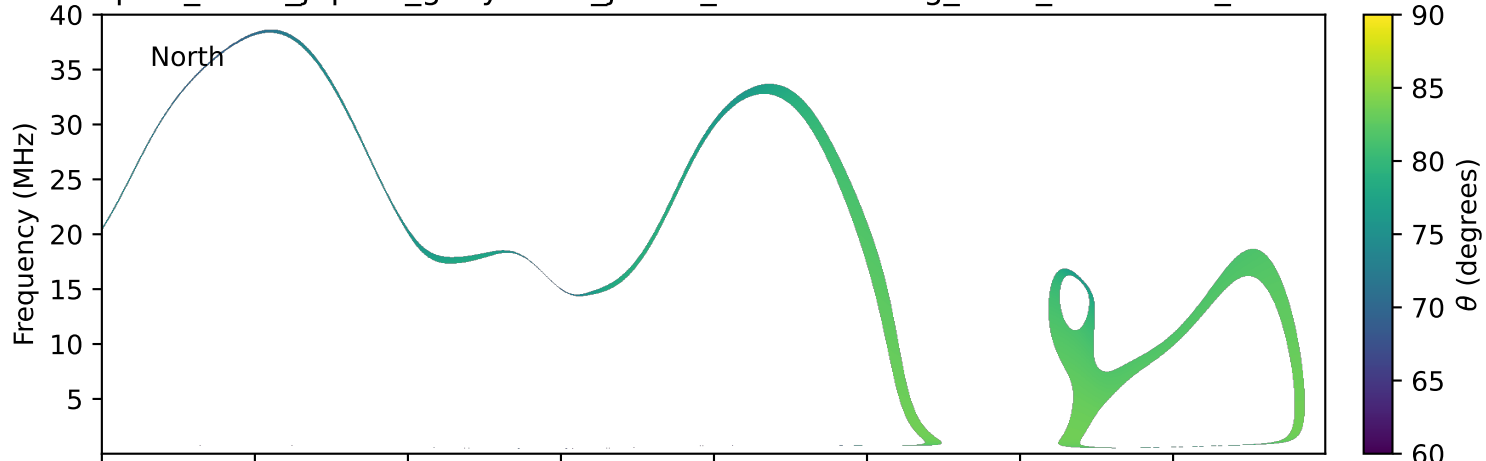

expres\_earth\_jupiter\_ganymede\_jrm33\_lossc-wid1deg\_3kev\_20231203\_v11.cdf

Time (hours of 2023-12-03 UTC)