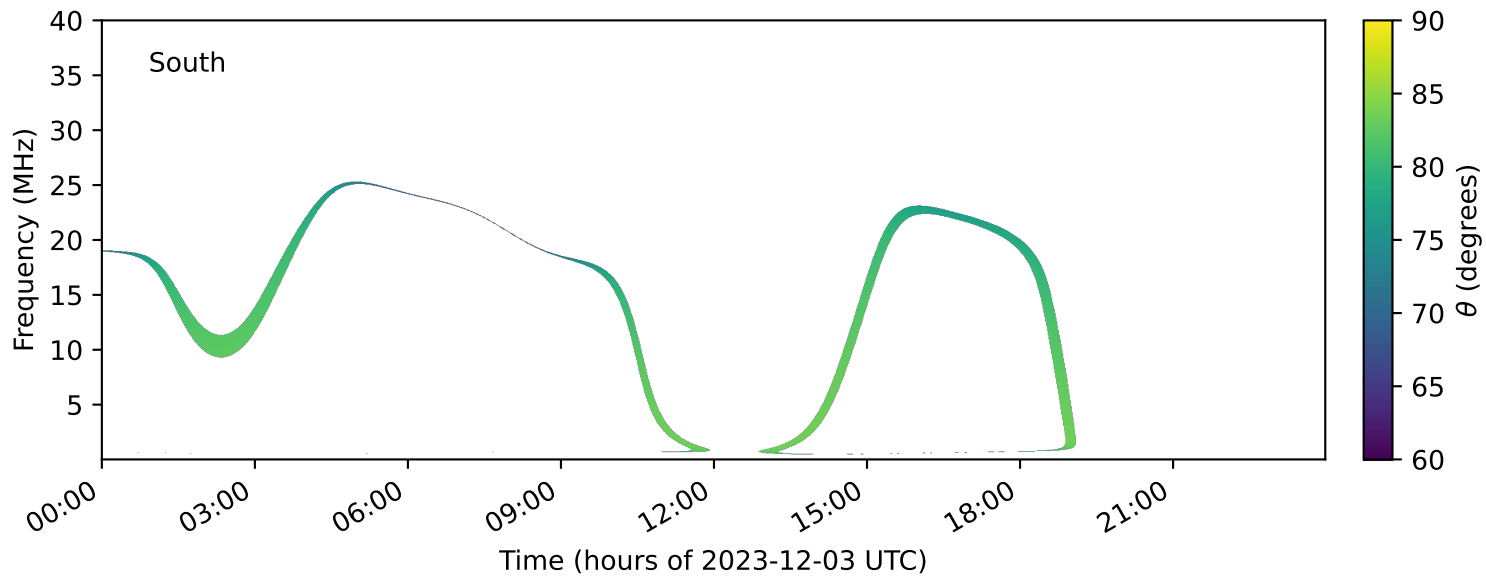

expres\_earth\_jupiter\_ganymede\_jrm33\_lossc-wid1deg\_3kev\_20231203\_v11.cdf

Time (hours of 2023-12-03 UTC)