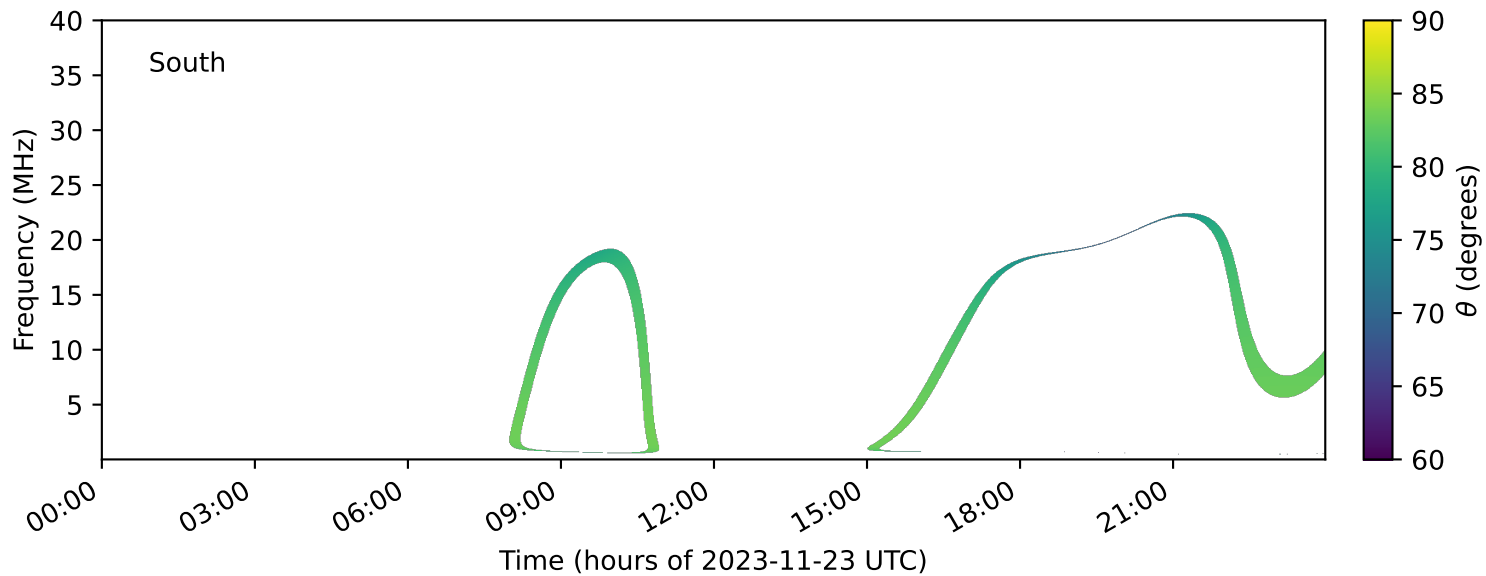

expres_earth_jupiter_ganymede_jrm33_lossc-wid1deg_3kev_20231123_v11.cdf

Time (hours of 2023-11-23 UTC)