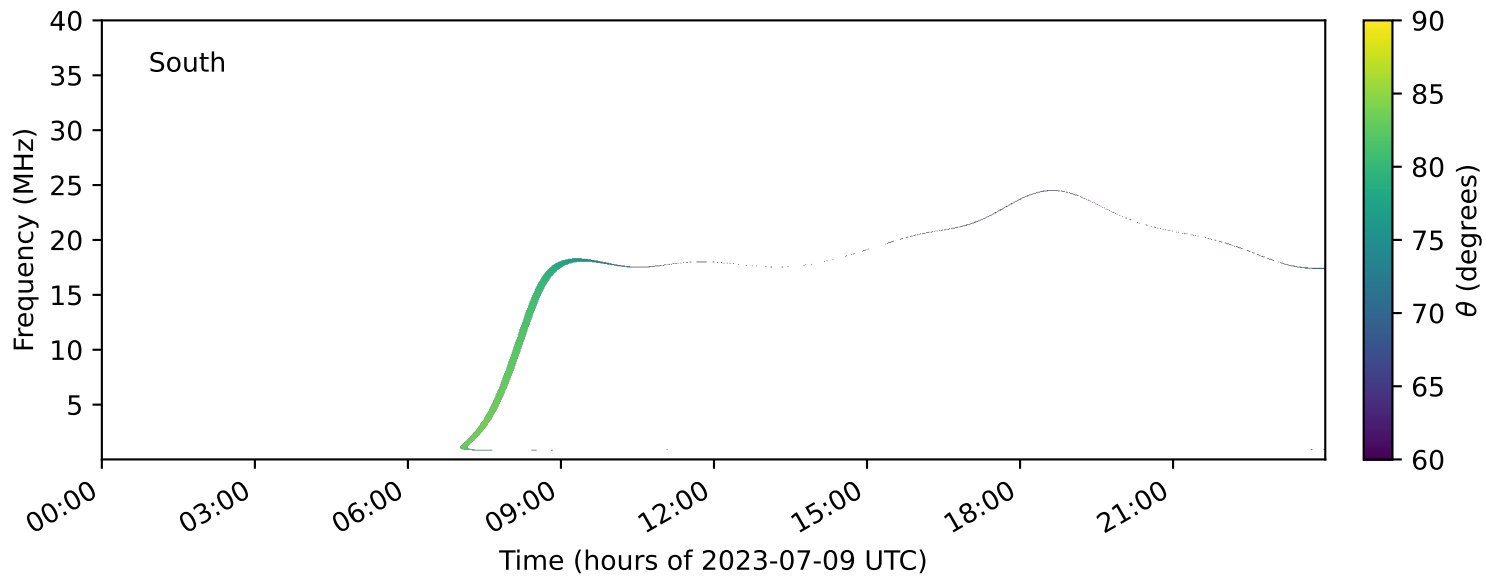

expres\_earth\_jupiter\_io\_jrm33\_lossc-wid1deg\_3kev\_20230709\_v11.cdf

Time (hours of 2023-07-09 UTC)