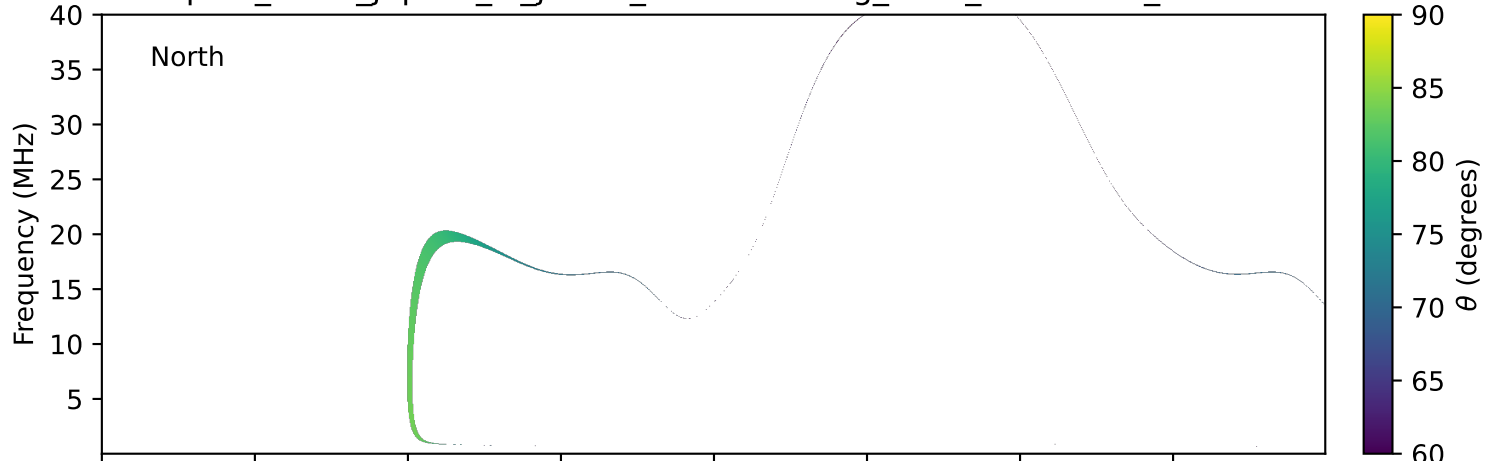

expres\_earth\_jupiter\_io\_jrm33\_lossc-wid1deg\_3kev\_20230709\_v11.cdf

Time (hours of 2023-07-09 UTC)