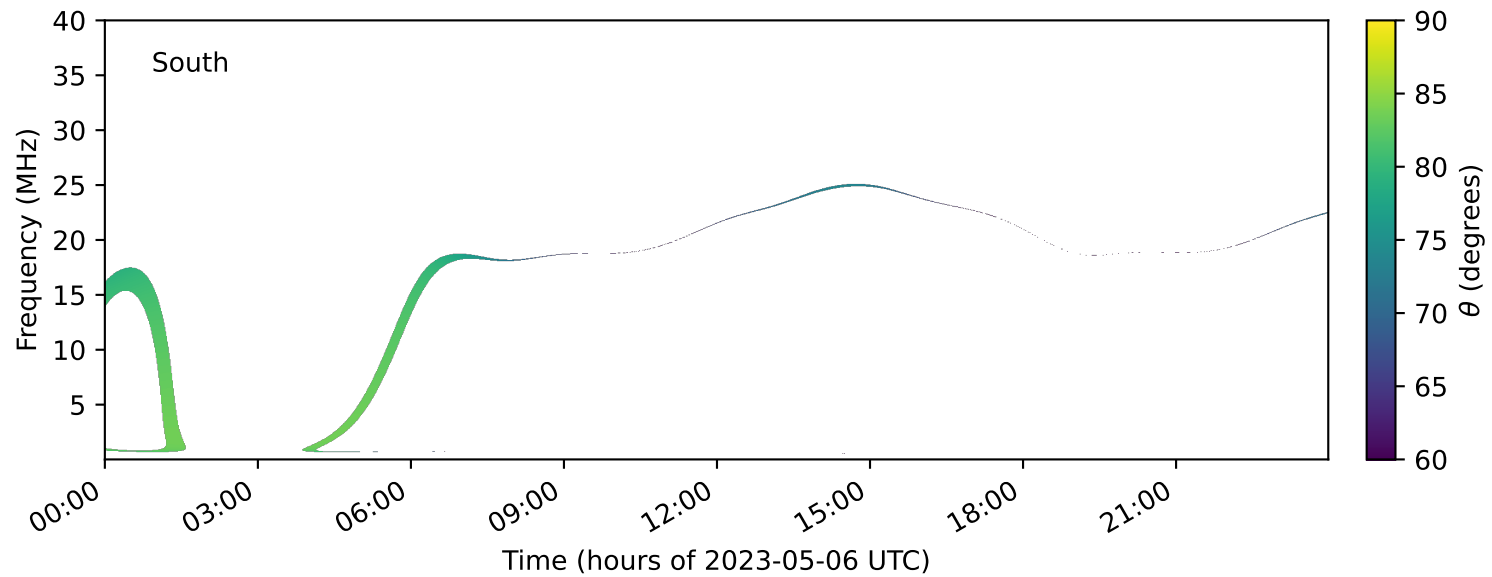

expres\_earth\_jupiter\_europa\_jrm33\_lossc-wid1deg\_3kev\_20230506\_v11.cdf

Time (hours of 2023-05-06 UTC)