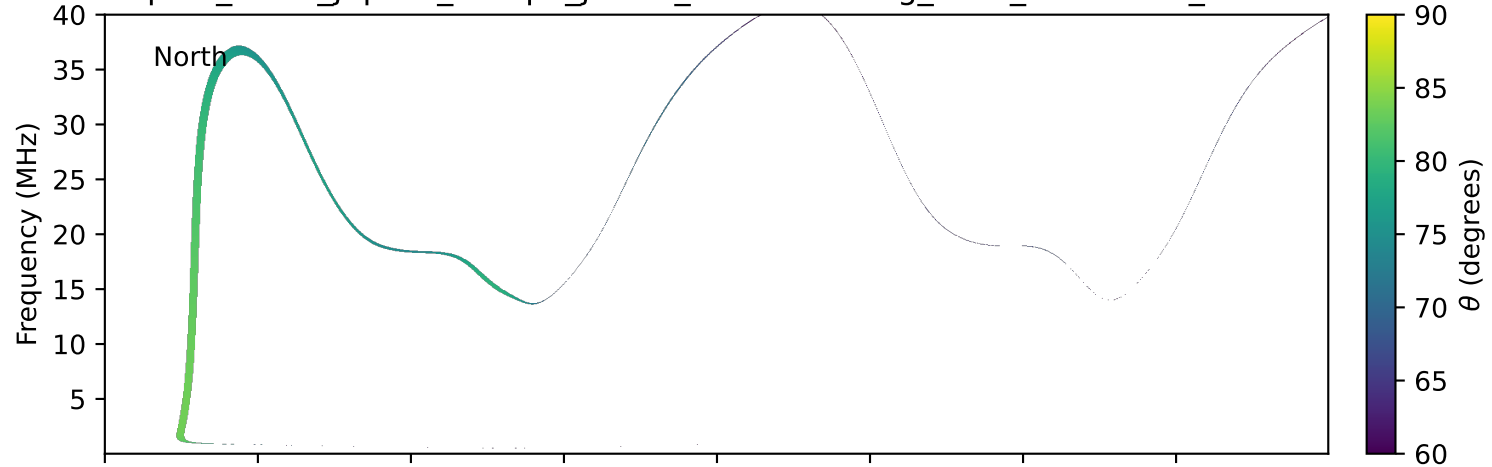

expres\_earth\_jupiter\_europa\_jrm33\_lossc-wid1deg\_3kev\_20230506\_v11.cdf

Time (hours of 2023-05-06 UTC)