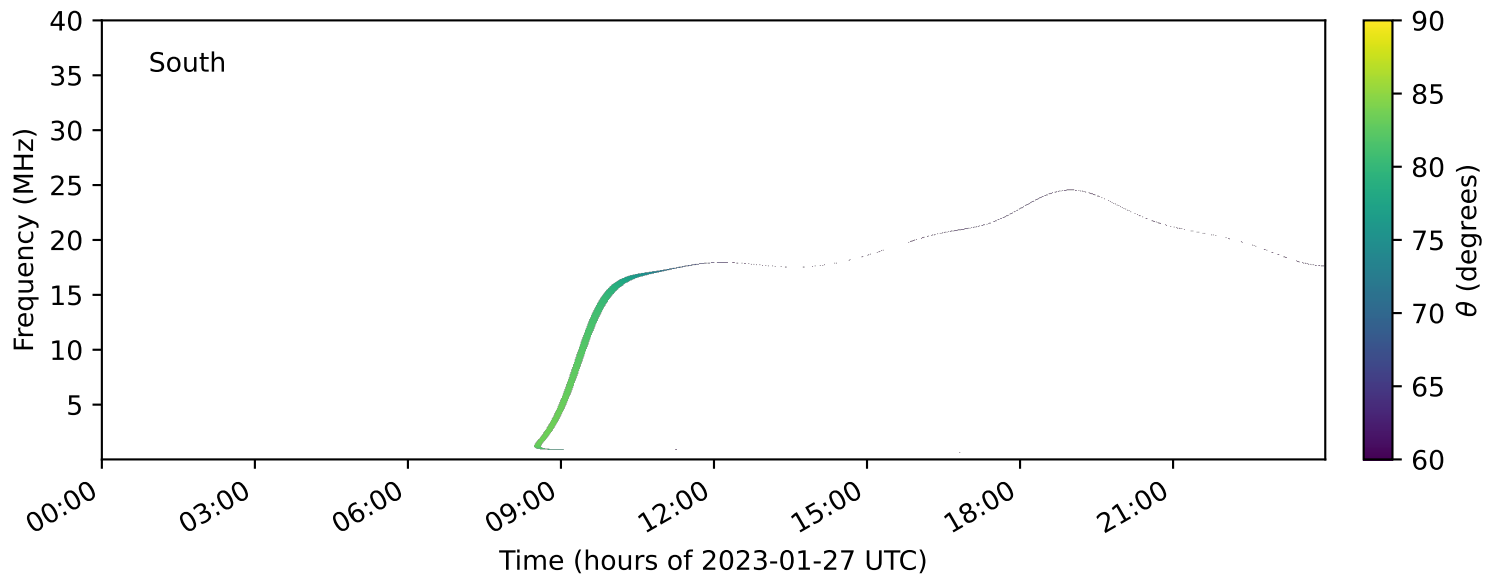

expres\_earth\_jupiter\_io\_jrm33\_lossc-wid1deg\_3kev\_20230127\_v11.cdf

Time (hours of 2023-01-27 UTC)