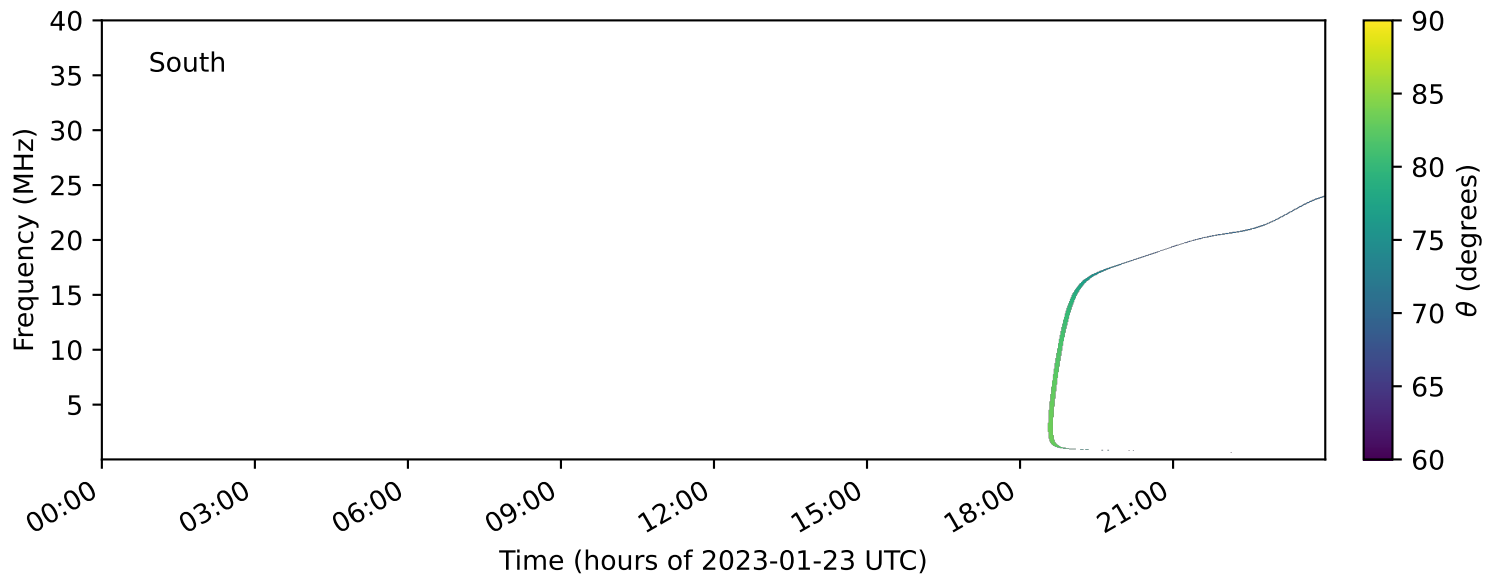

expres_earth_jupiter_io_jrm33_lossc-wid1deg_3kev_20230123_v11.cdf

Time (hours of 2023-01-23 UTC)