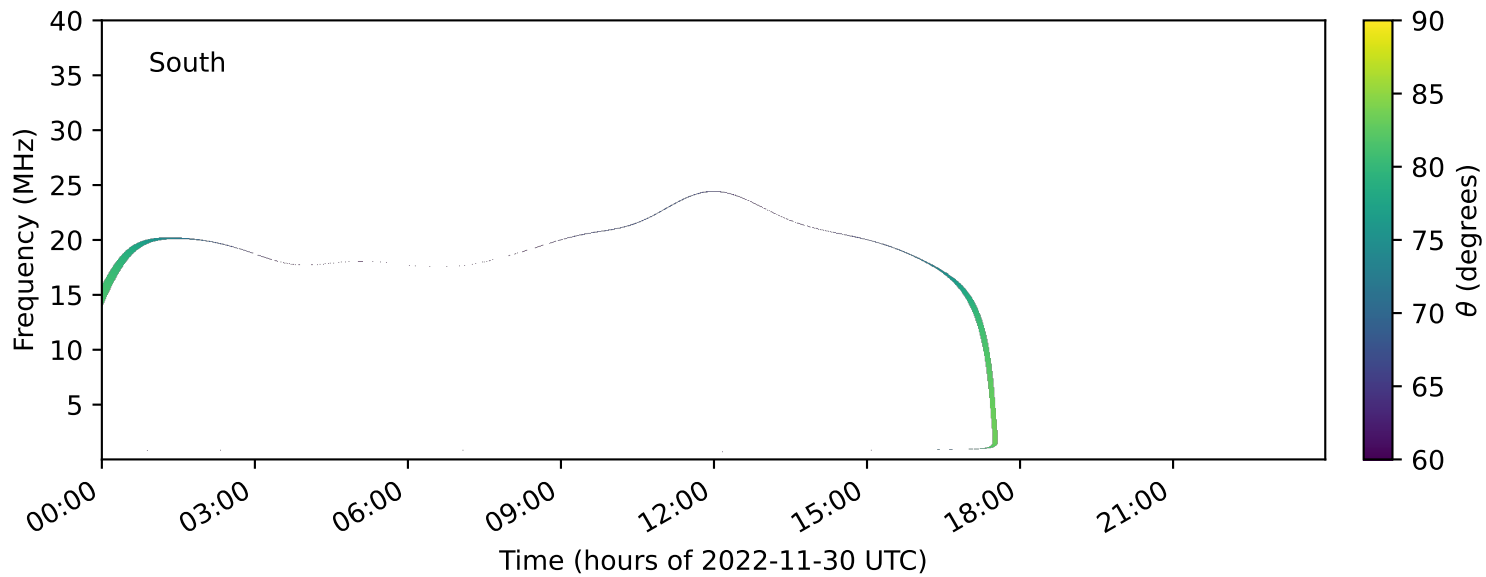

expres\_earth\_jupiter\_io\_jrm33\_lossc-wid1deg\_3kev\_20221130\_v11.cdf

Time (hours of 2022-11-30 UTC)