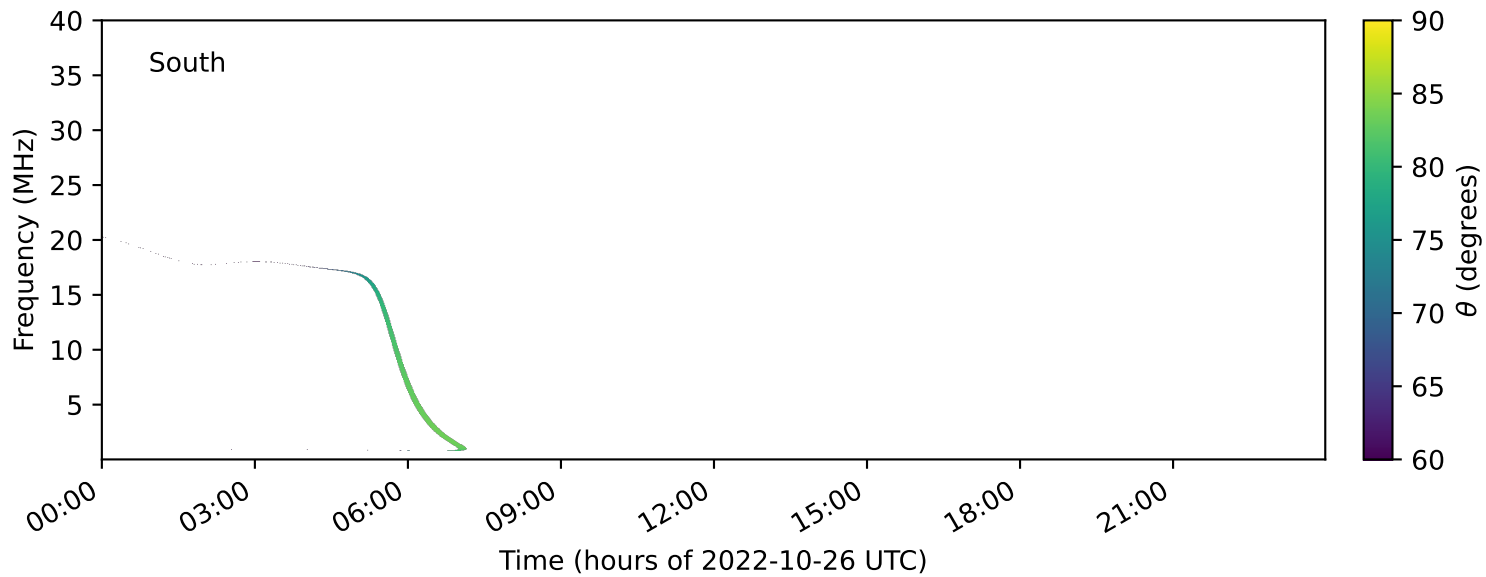

expres\_earth\_jupiter\_io\_jrm33\_lossc-wid1deg\_3kev\_20221026\_v11.cdf

Time (hours of 2022-10-26 UTC)