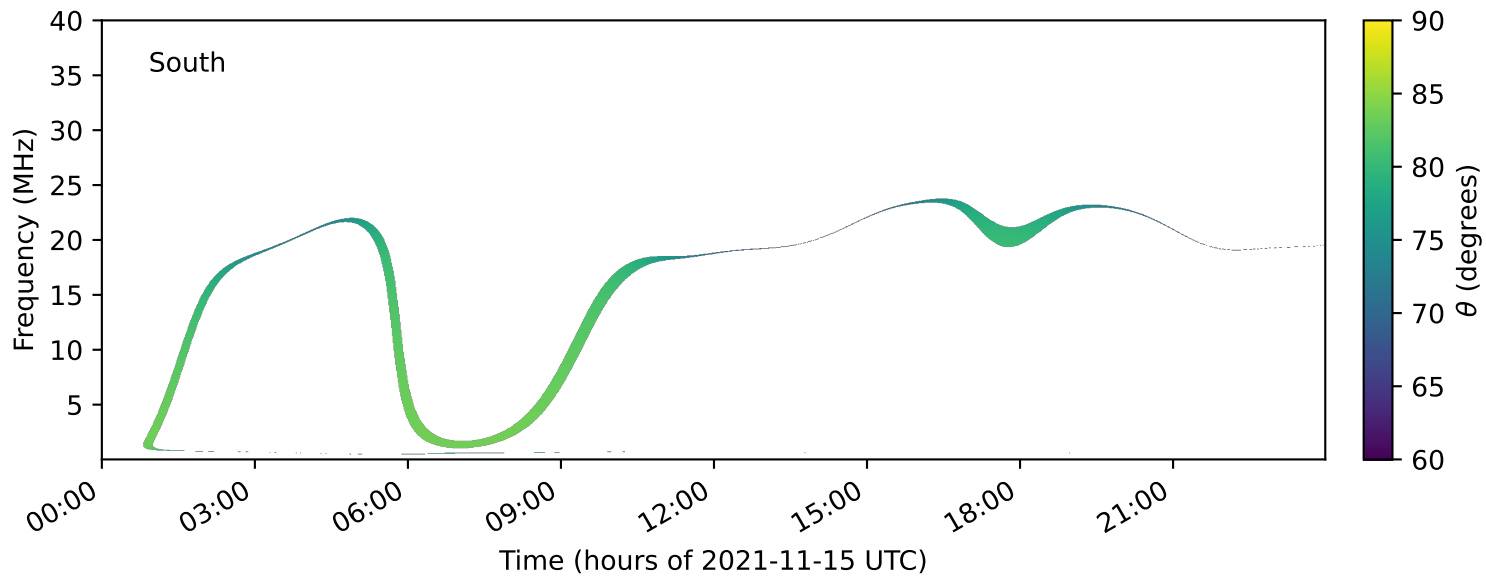

expres\_earth\_jupiter\_ganymede\_jrm33\_lossc-wid1deg\_3kev\_20211115\_v11.cdf

Time (hours of 2021-11-15 UTC)