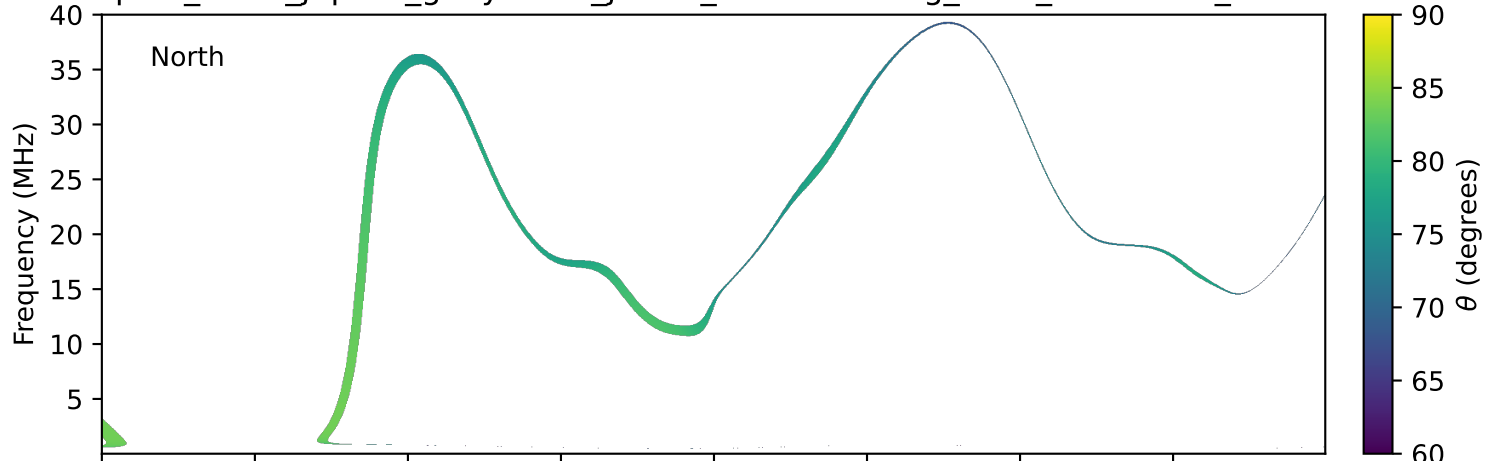

expres\_earth\_jupiter\_ganymede\_jrm33\_lossc-wid1deg\_3kev\_20211115\_v11.cdf

Time (hours of 2021-11-15 UTC)