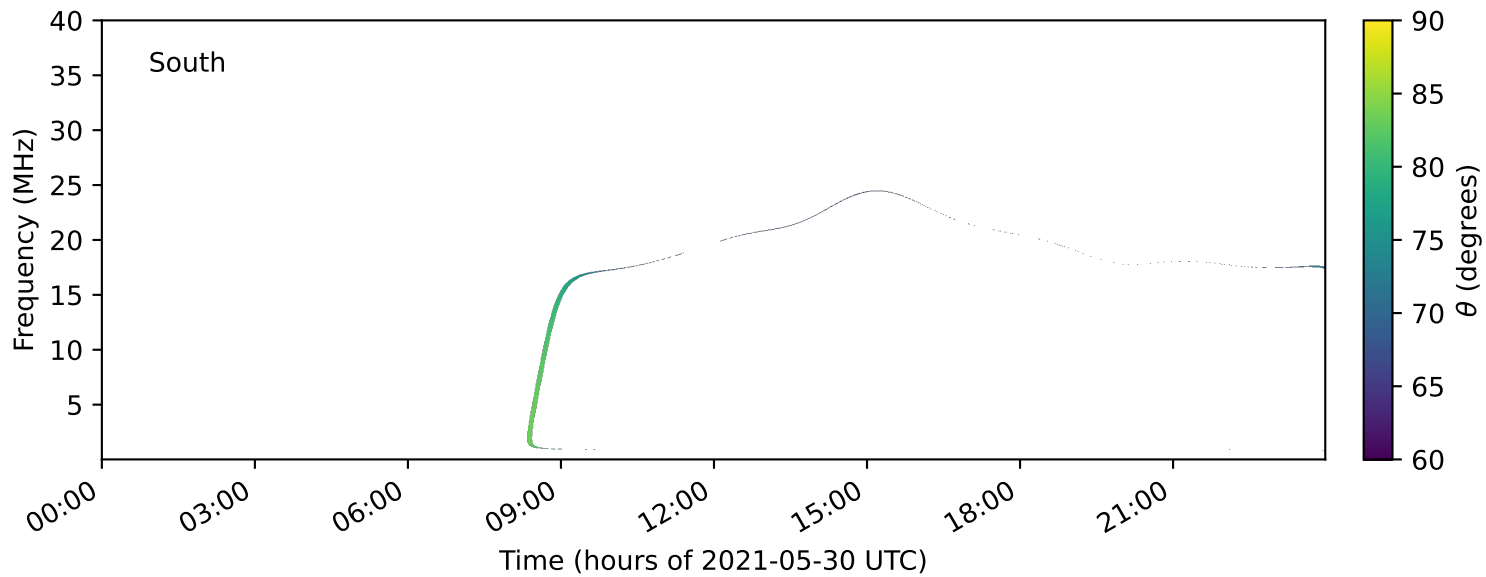

expres\_earth\_jupiter\_io\_jrm33\_lossc-wid1deg\_3kev\_20210530\_v11.cdf

Time (hours of 2021-05-30 UTC)