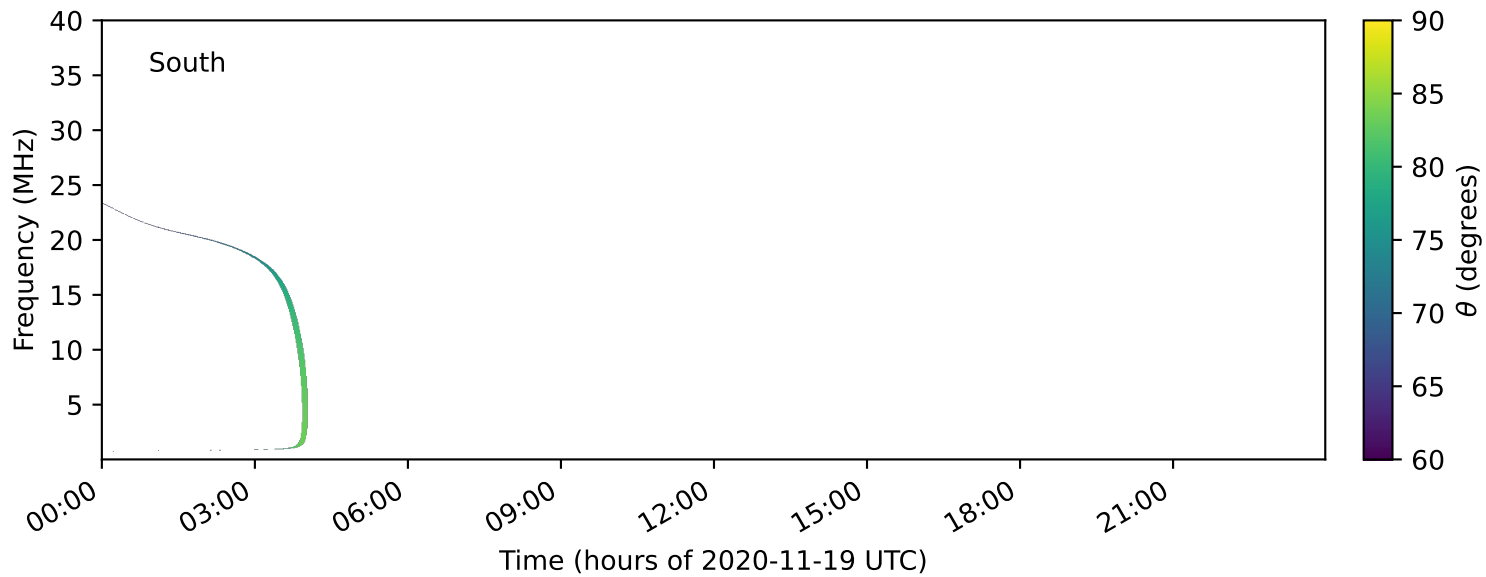

expres\_earth\_jupiter\_io\_jrm33\_lossc-wid1deg\_3kev\_20201119\_v11.cdf

Time (hours of 2020-11-19 UTC)