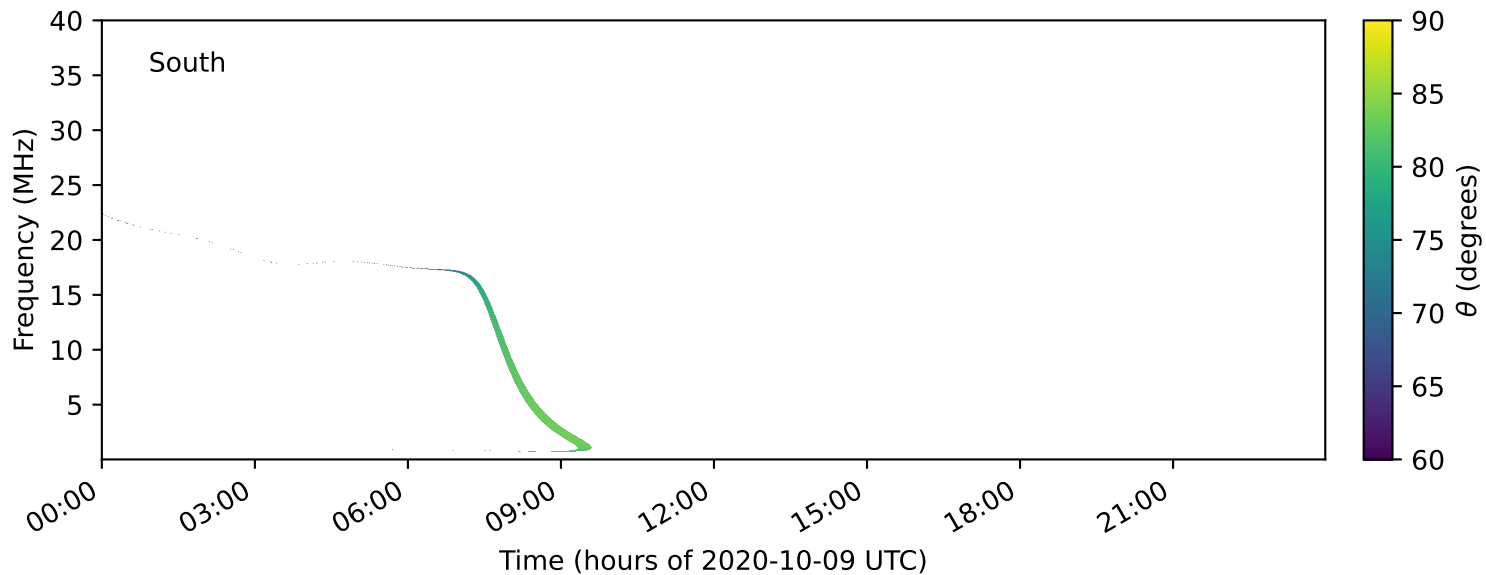

expres\_earth\_jupiter\_io\_jrm33\_lossc-wid1deg\_3kev\_20201009\_v11.cdf

Time (hours of 2020-10-09 UTC)