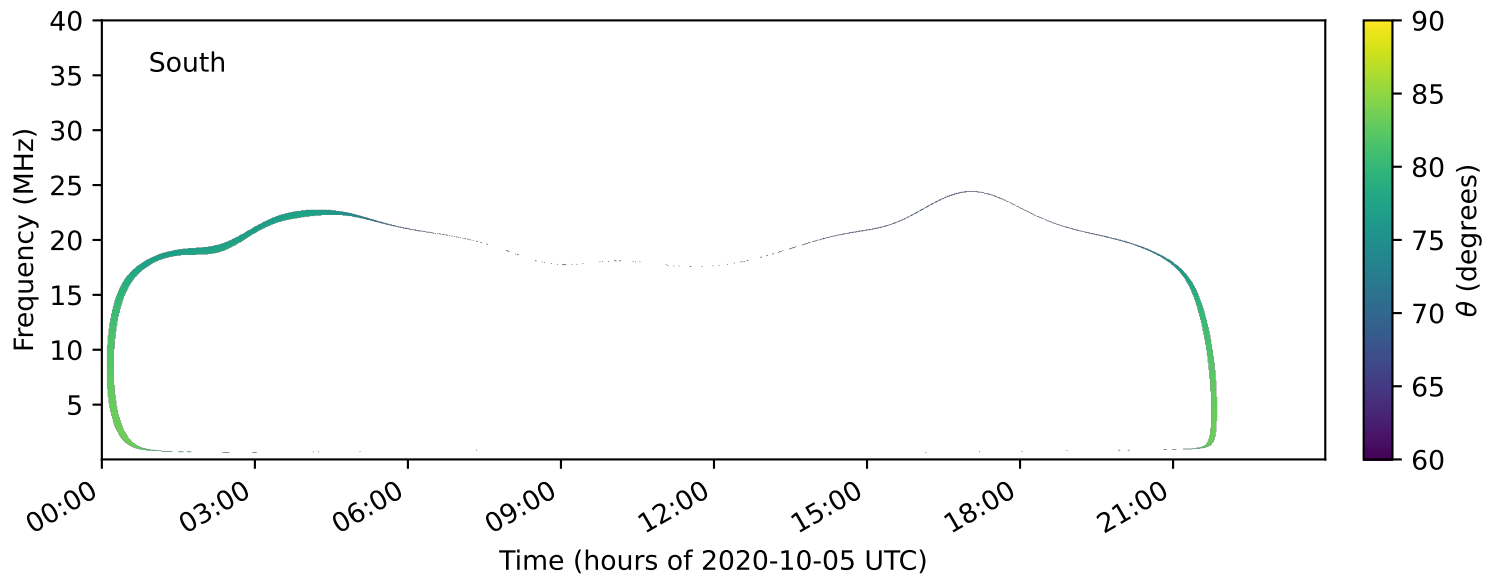

expres\_earth\_jupiter\_io\_jrm33\_lossc-wid1deg\_3kev\_20201005\_v11.cdf

Time (hours of 2020-10-05 UTC)