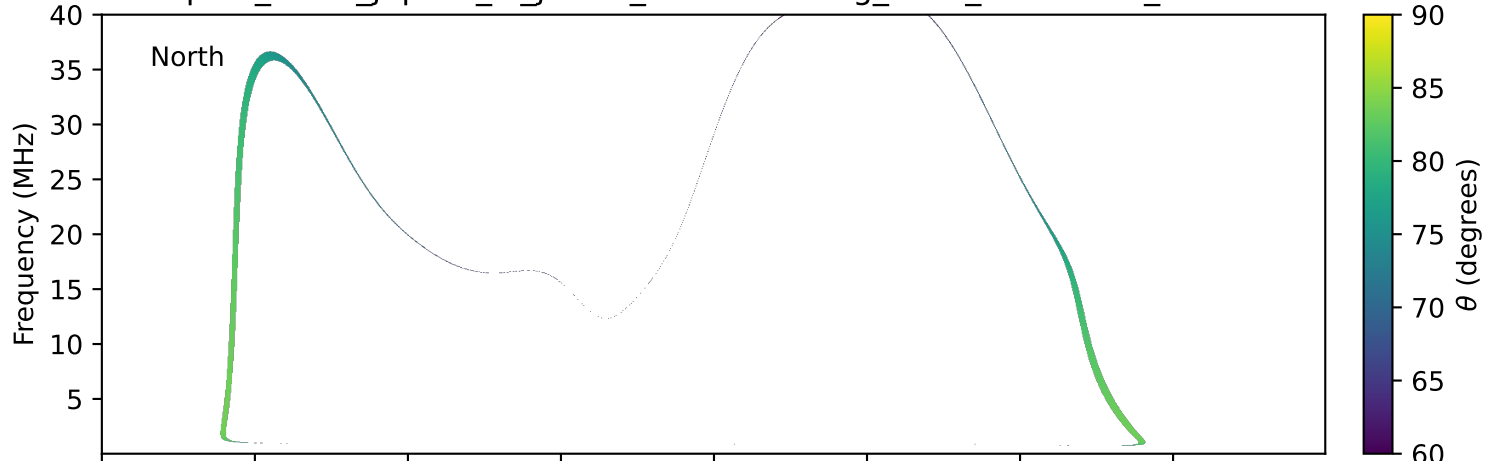

expres\_earth\_jupiter\_io\_jrm33\_lossc-wid1deg\_3kev\_20201005\_v11.cdf

Time (hours of 2020-10-05 UTC)