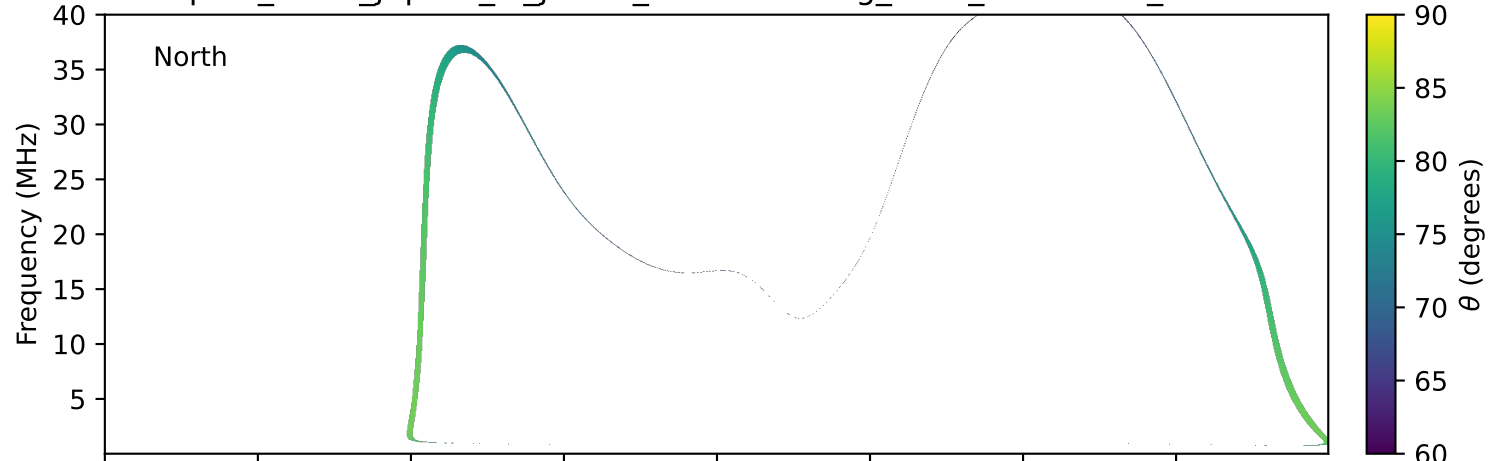

expres\_earth\_jupiter\_io\_jrm33\_lossc-wid1deg\_3kev\_20200903\_v11.cdf

Time (hours of 2020-09-03 UTC)