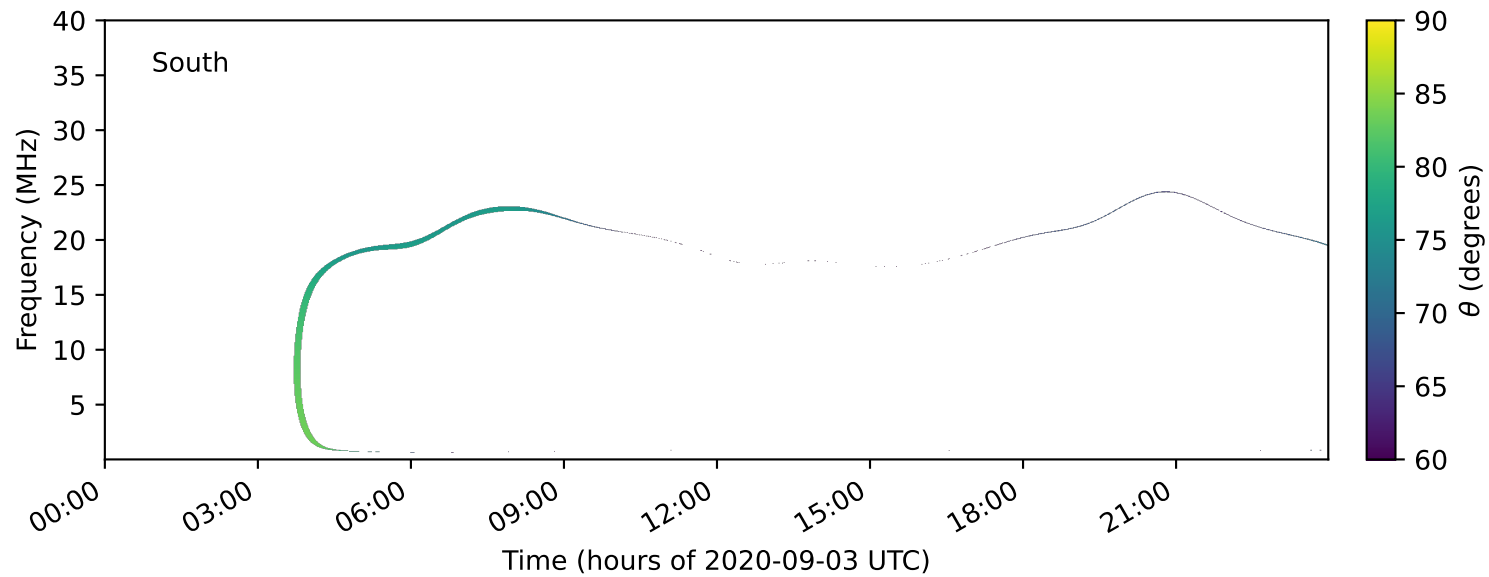

expres\_earth\_jupiter\_io\_jrm33\_lossc-wid1deg\_3kev\_20200903\_v11.cdf

Time (hours of 2020-09-03 UTC)