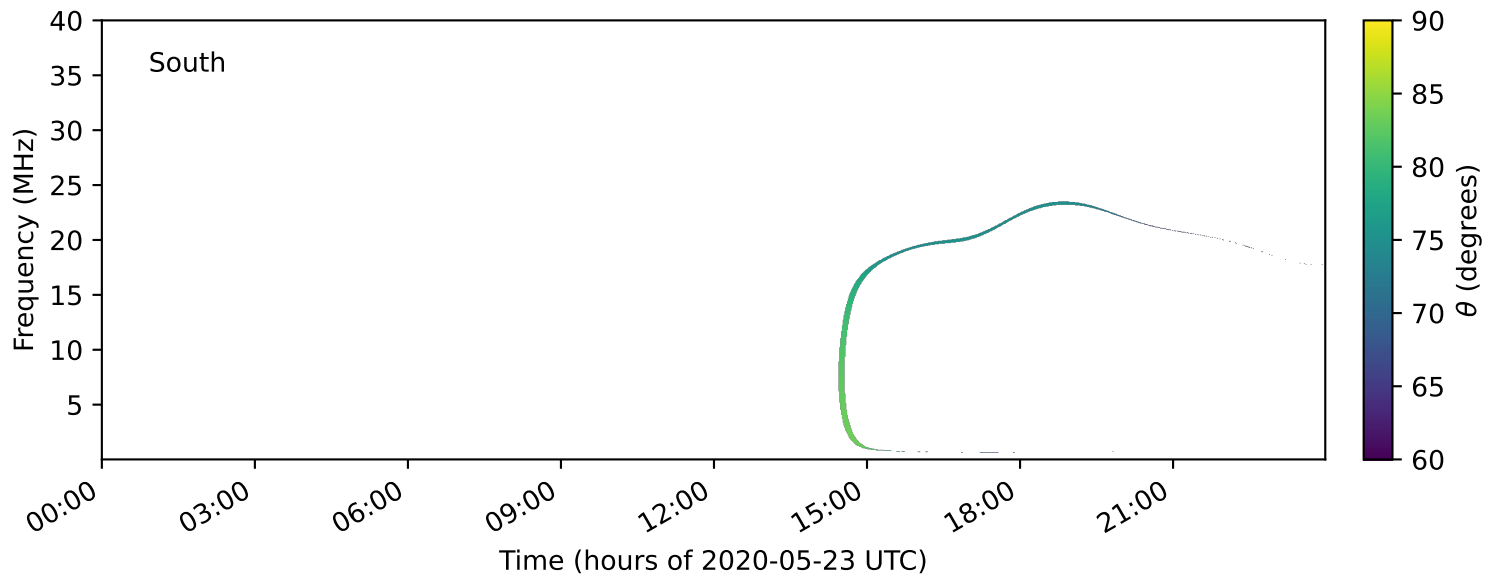

expres\_earth\_jupiter\_io\_jrm33\_lossc-wid1deg\_3kev\_20200523\_v11.cdf

Time (hours of 2020-05-23 UTC)