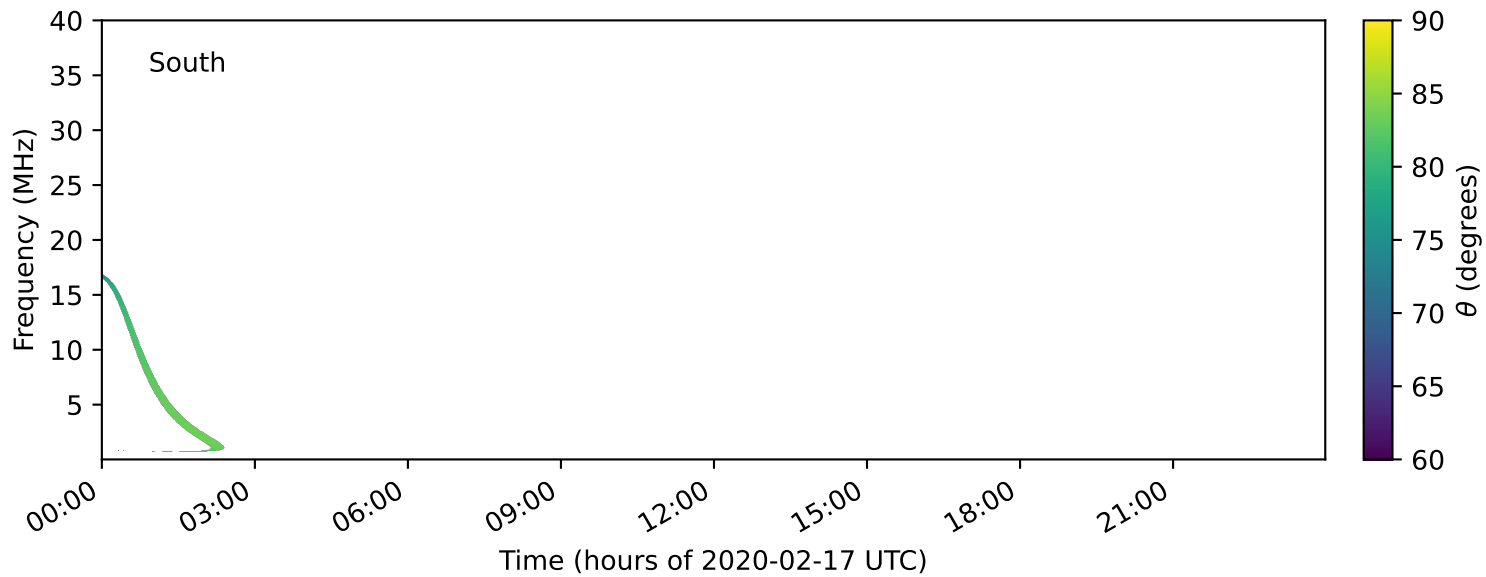

expres\_earth\_jupiter\_io\_jrm33\_lossc-wid1deg\_3kev\_20200217\_v11.cdf

Time (hours of 2020-02-17 UTC)