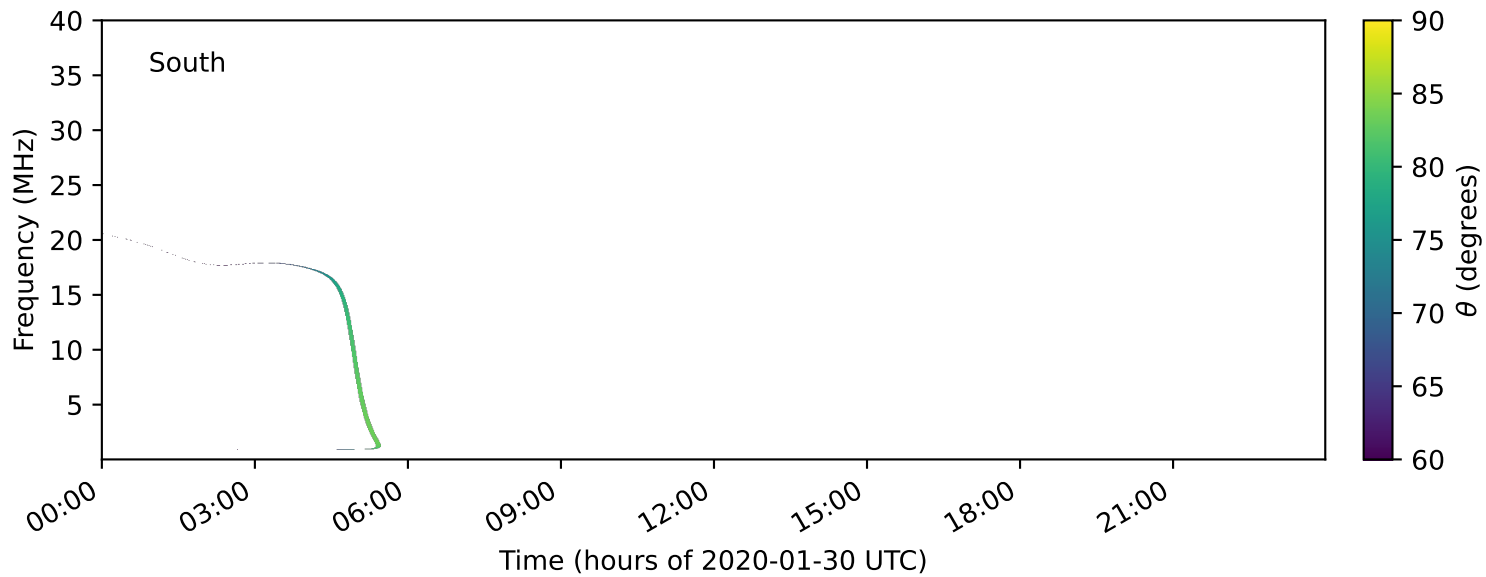

expres\_earth\_jupiter\_io\_jrm33\_lossc-wid1deg\_3kev\_20200130\_v11.cdf

Time (hours of 2020-01-30 UTC)