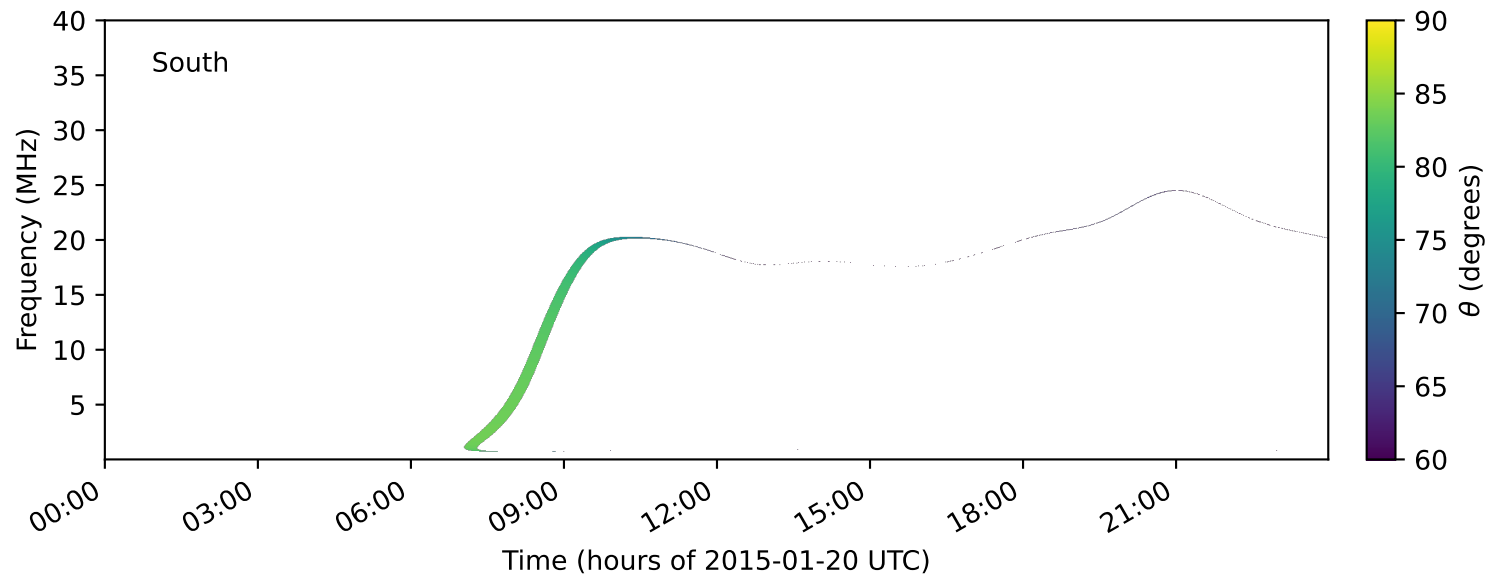

expres\_earth\_jupiter\_io\_jrm33\_lossc-wid1deg\_3kev\_20150120\_v11.cdf

Time (hours of 2015-01-20 UTC)