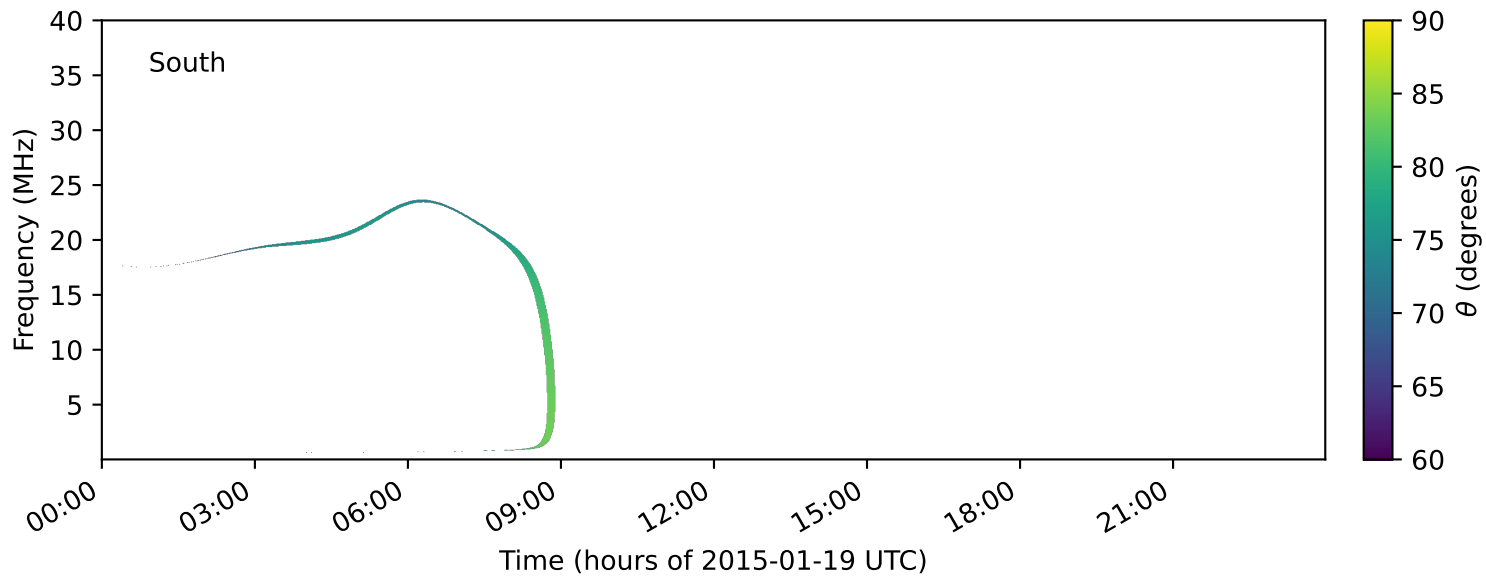

expres_earth_jupiter_io_jrm33_lossc-wid1deg_3kev_20150119_v11.cdf

Time (hours of 2015-01-19 UTC)