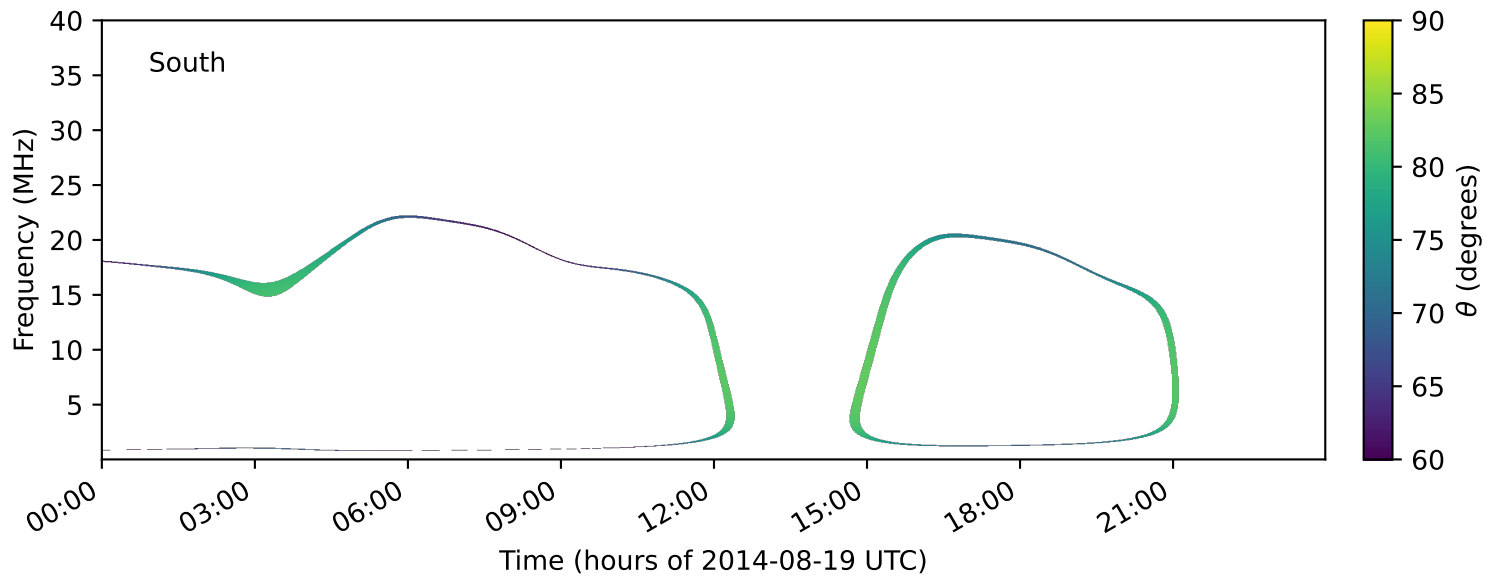

expres_earth_jupiter_ganymede_txka-y235_20140819_v14.cdf

Time (hours of 2014-08-19 UTC)