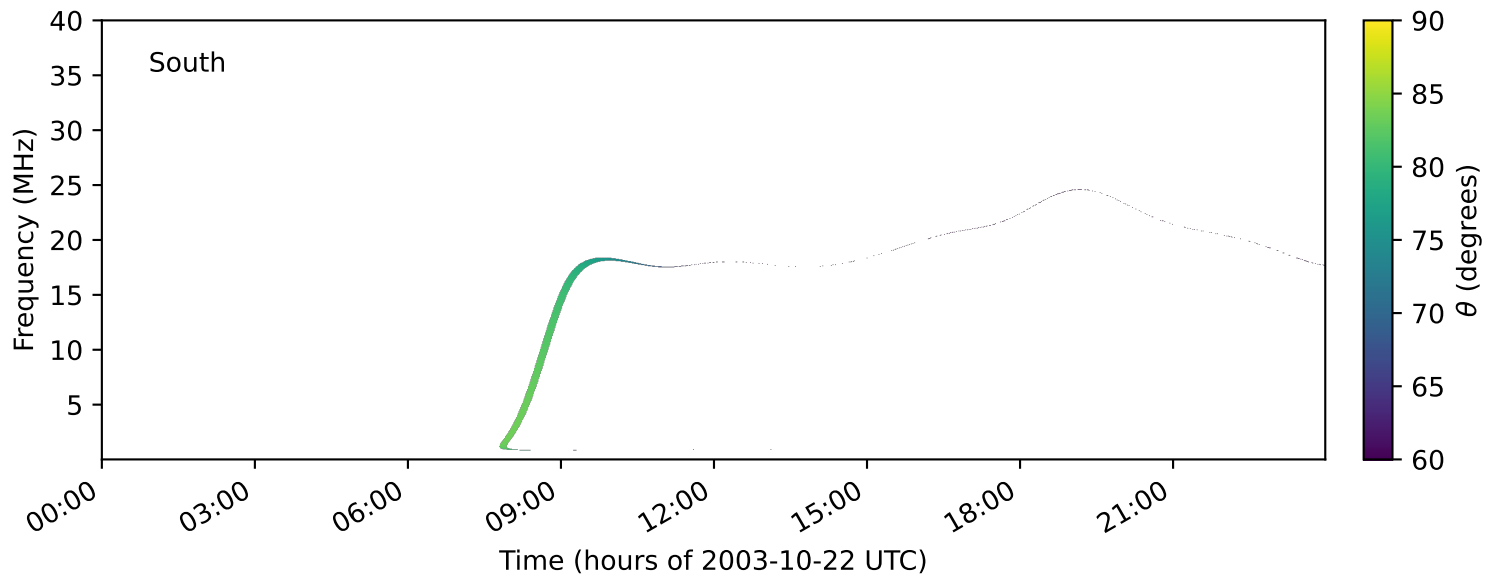

expres_earth_jupiter_io_jrm33_lossc-wid1deg_3kev_20031022_v11.cdf

Time (hours of 2003-10-22 UTC)