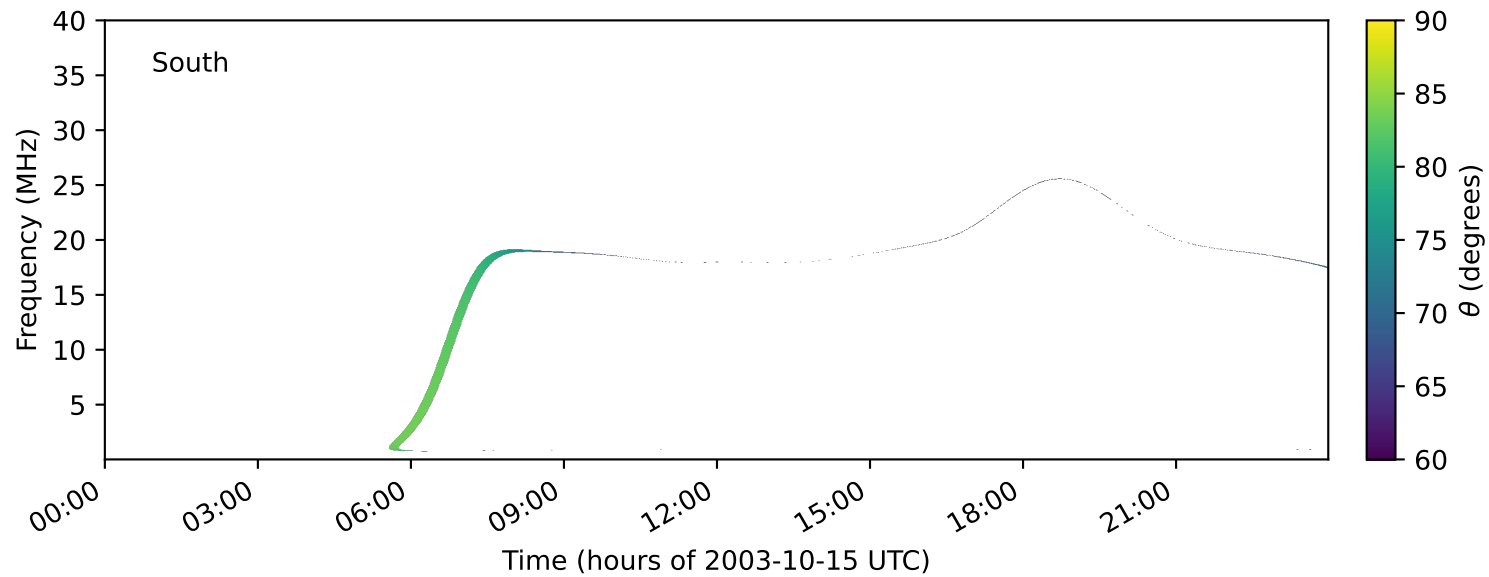

expres\_earth\_jupiter\_io\_jrm09\_lossc-wid1deg\_3kev\_20031015\_v11.cdf

Time (hours of 2003-10-15 UTC)