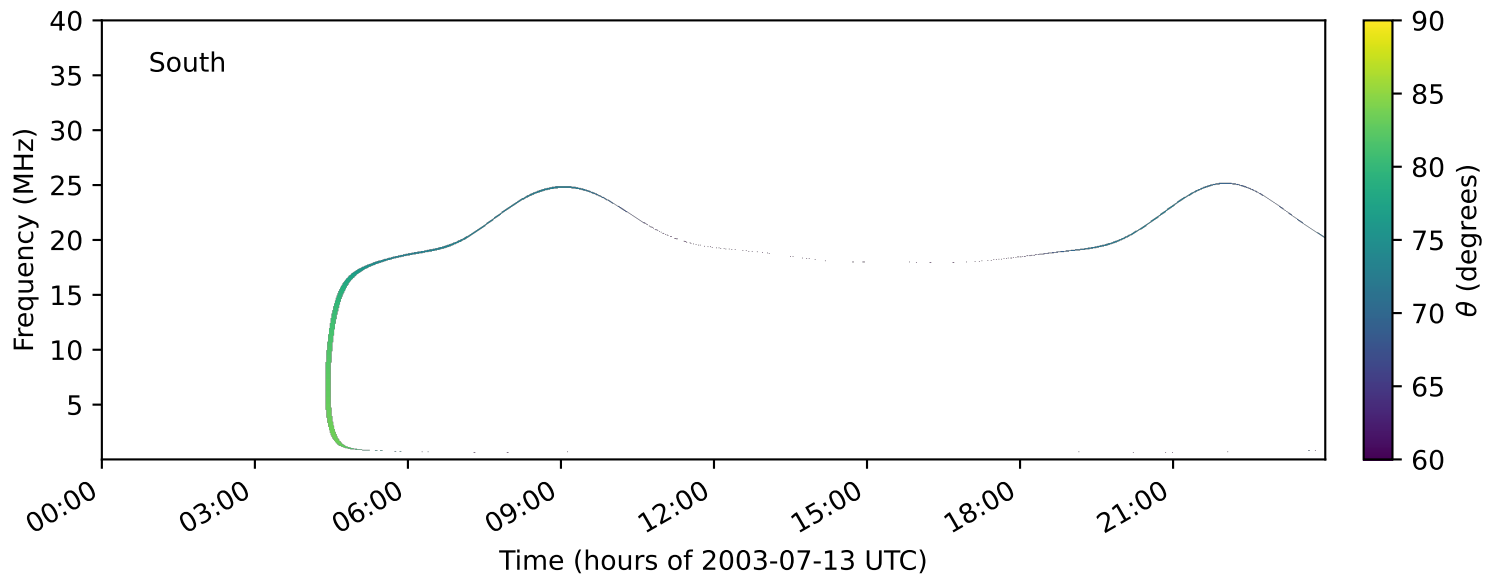

expres\_earth\_jupiter\_io\_jrm09\_lossc-wid1deg\_3kev\_20030713\_v11.cdf

Time (hours of 2003-07-13 UTC)