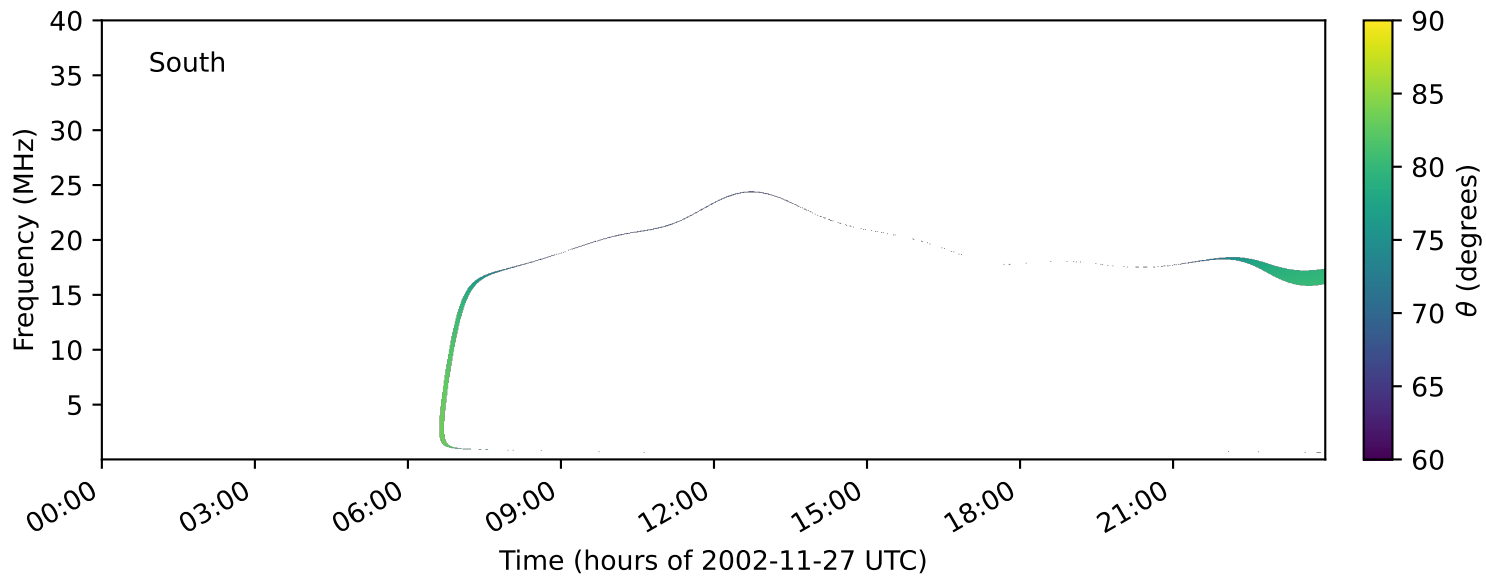

expres\_earth\_jupiter\_io\_jrm33\_lossc-wid1deg\_3kev\_20021127\_v11.cdf

Time (hours of 2002-11-27 UTC)