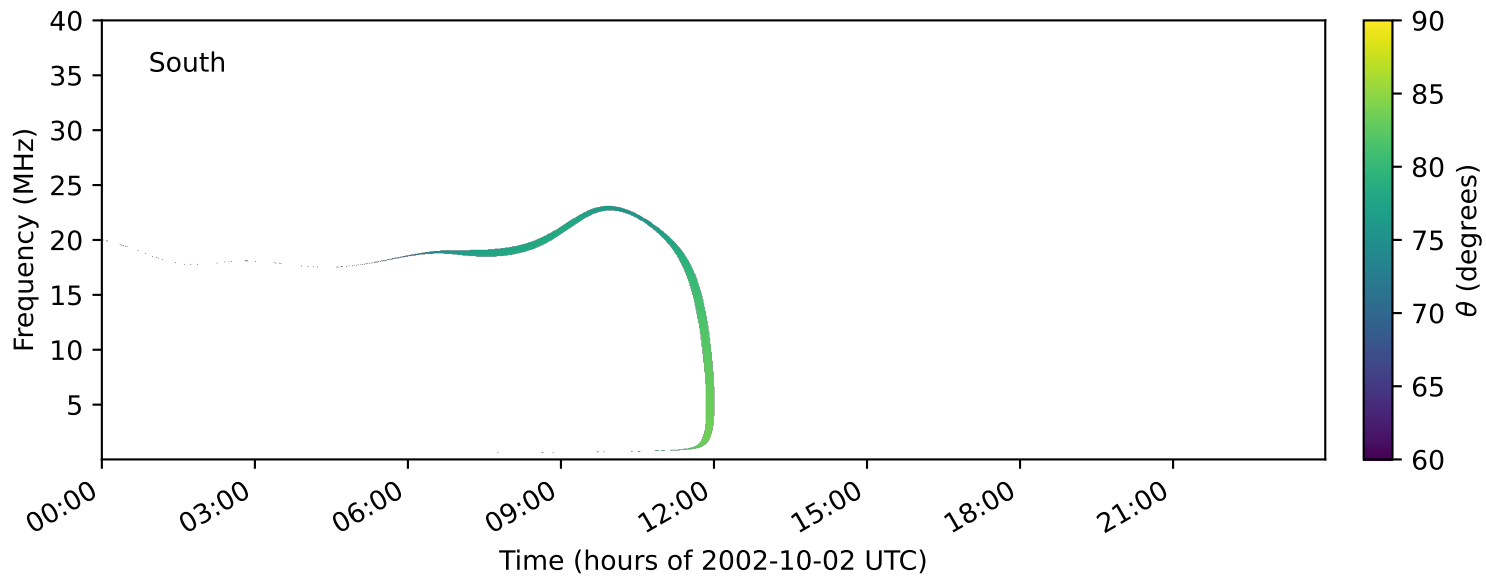

expres_earth_jupiter_io_jrm33_lossc-wid1deg_3kev_20021002_v11.cdf

Time (hours of 2002-10-02 UTC)