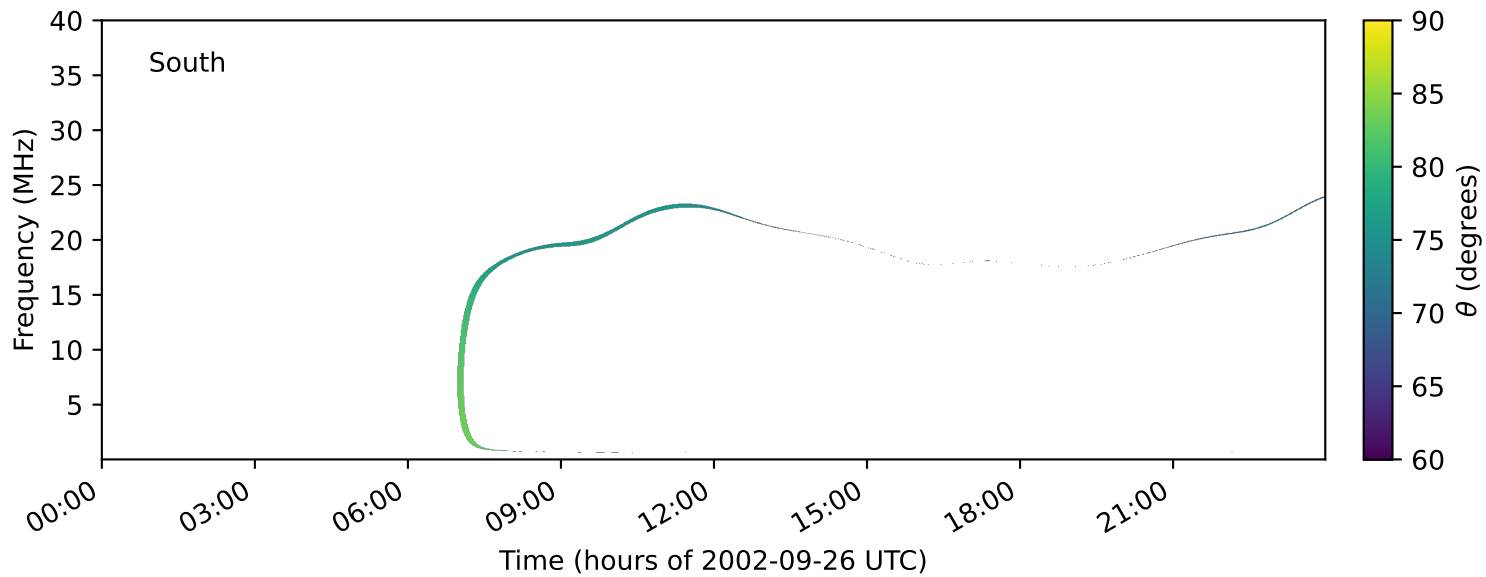

expres\_earth\_jupiter\_io\_jrm33\_lossc-wid1deg\_3kev\_20020926\_v11.cdf

Time (hours of 2002-09-26 UTC)