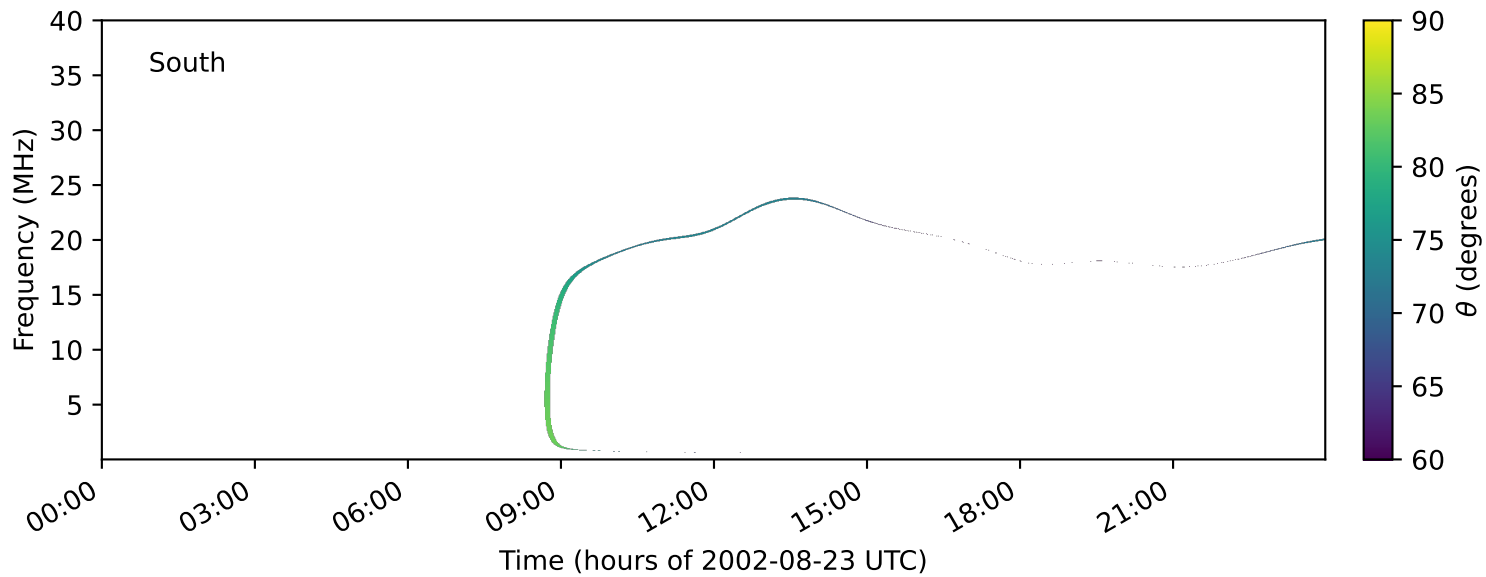

expres_earth_jupiter_io_jrm33_lossc-wid1deg_3kev_20020823_v11.cdf

Time (hours of 2002-08-23 UTC)