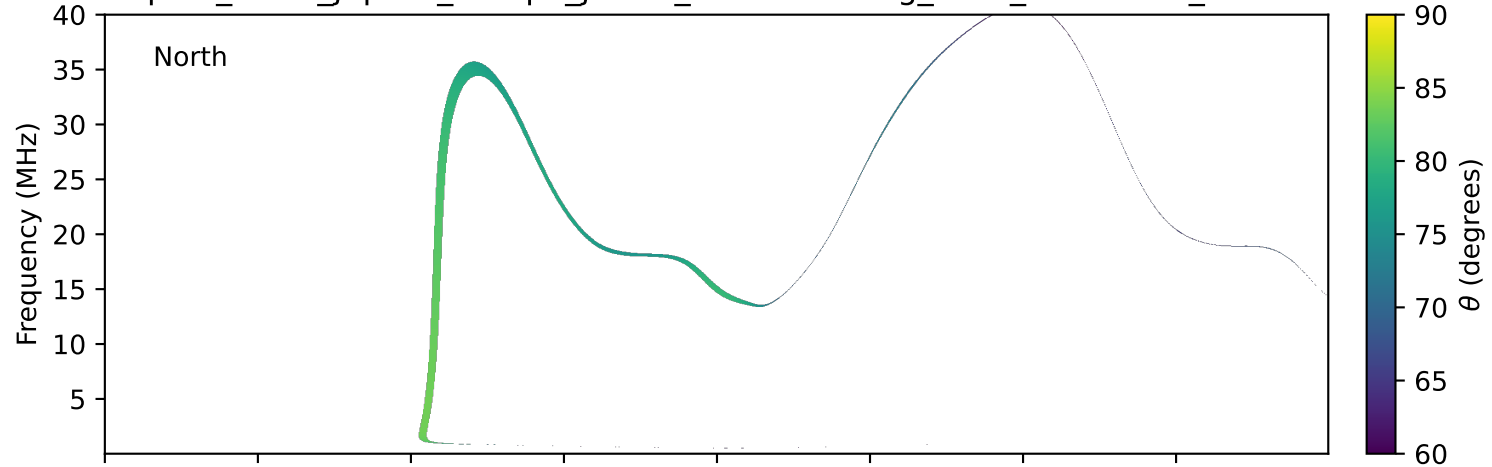

expres_earth_jupiter_europa_jrm33_lossc-wid1deg_3kev_20020506_v11.cdf

Time (hours of 2002-05-06 UTC)