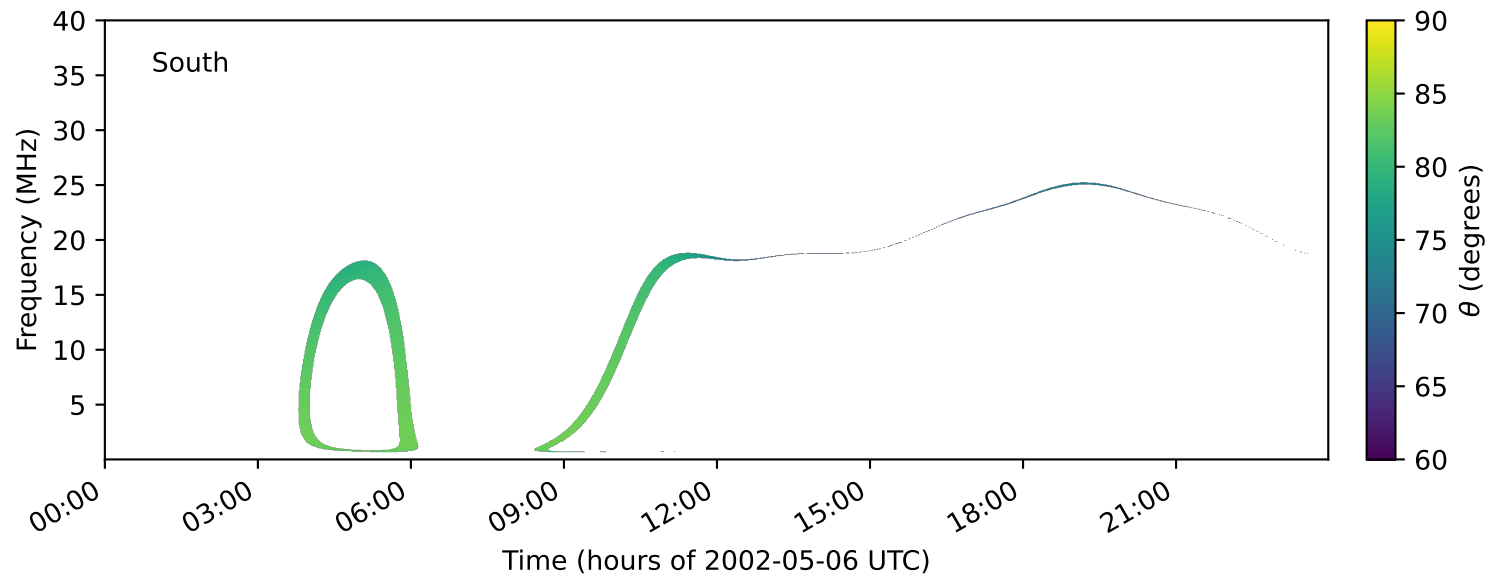

expres_earth_jupiter_europa_jrm33_lossc-wid1deg_3kev_20020506_v11.cdf

Time (hours of 2002-05-06 UTC)