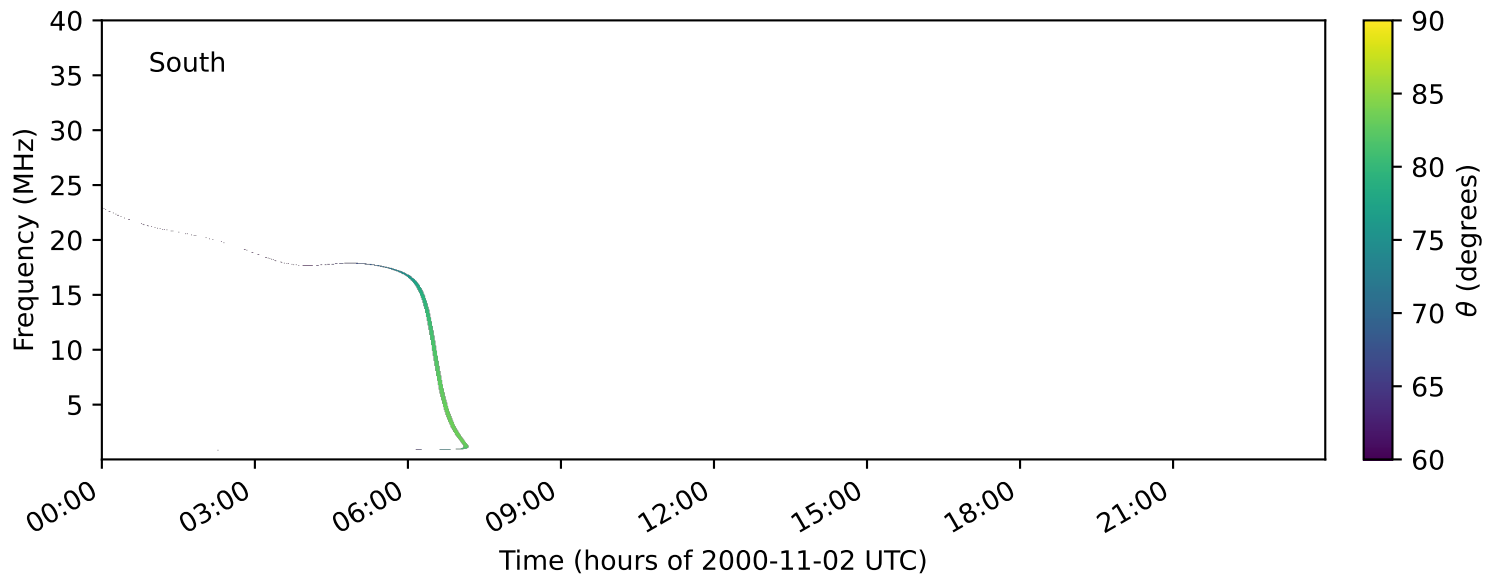

expres\_earth\_jupiter\_io\_jrm33\_lossc-wid1deg\_3kev\_20001102\_v11.cdf

Time (hours of 2000-11-02 UTC)