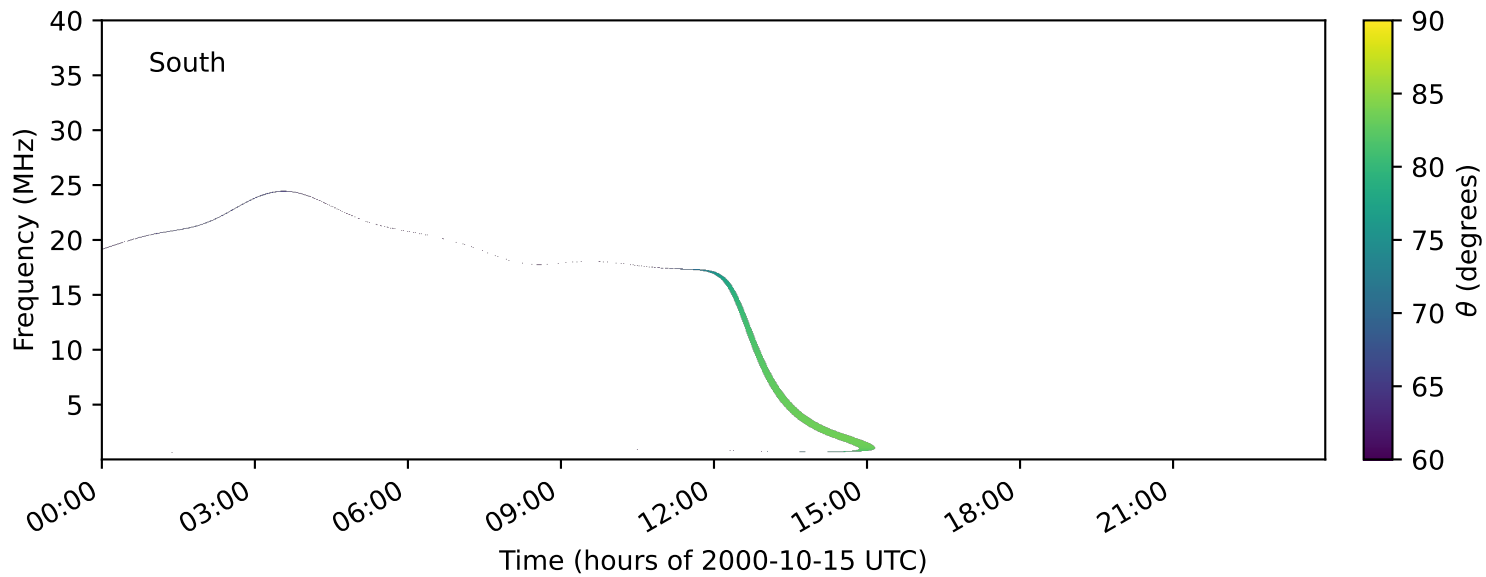

expres\_earth\_jupiter\_io\_jrm33\_lossc-wid1deg\_3kev\_20001015\_v11.cdf

Time (hours of 2000-10-15 UTC)