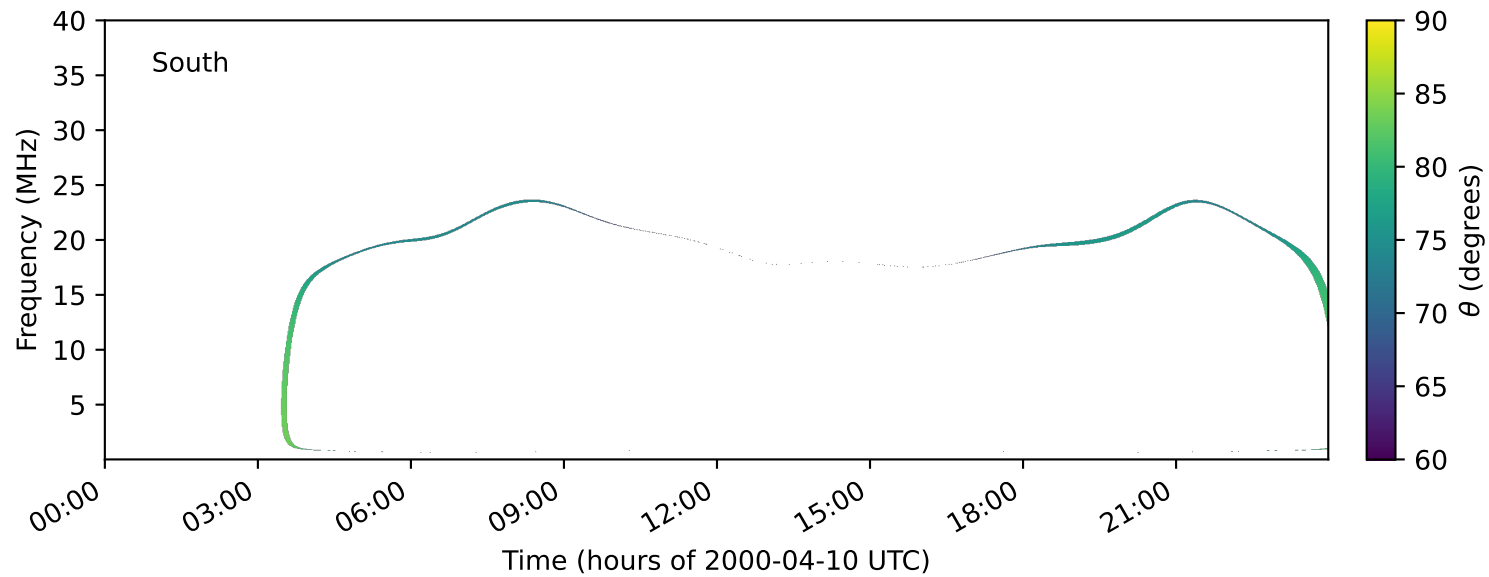

expres\_earth\_jupiter\_io\_jrm33\_lossc-wid1deg\_3kev\_20000410\_v11.cdf

Time (hours of 2000-04-10 UTC)