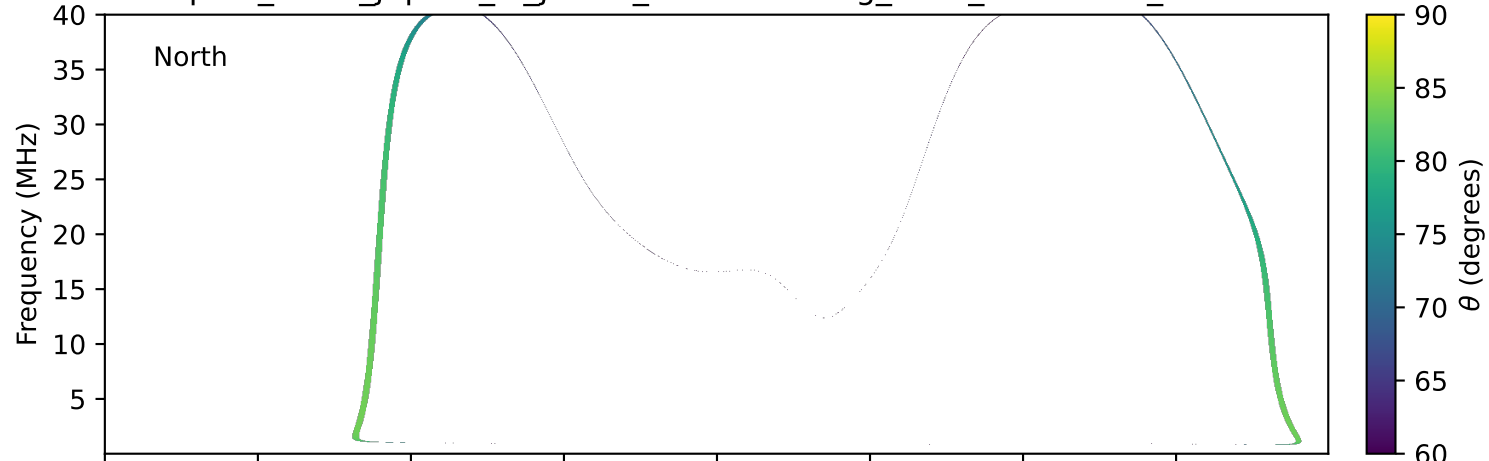

expres\_earth\_jupiter\_io\_jrm33\_lossc-wid1deg\_3kev\_20000410\_v11.cdf

Time (hours of 2000-04-10 UTC)