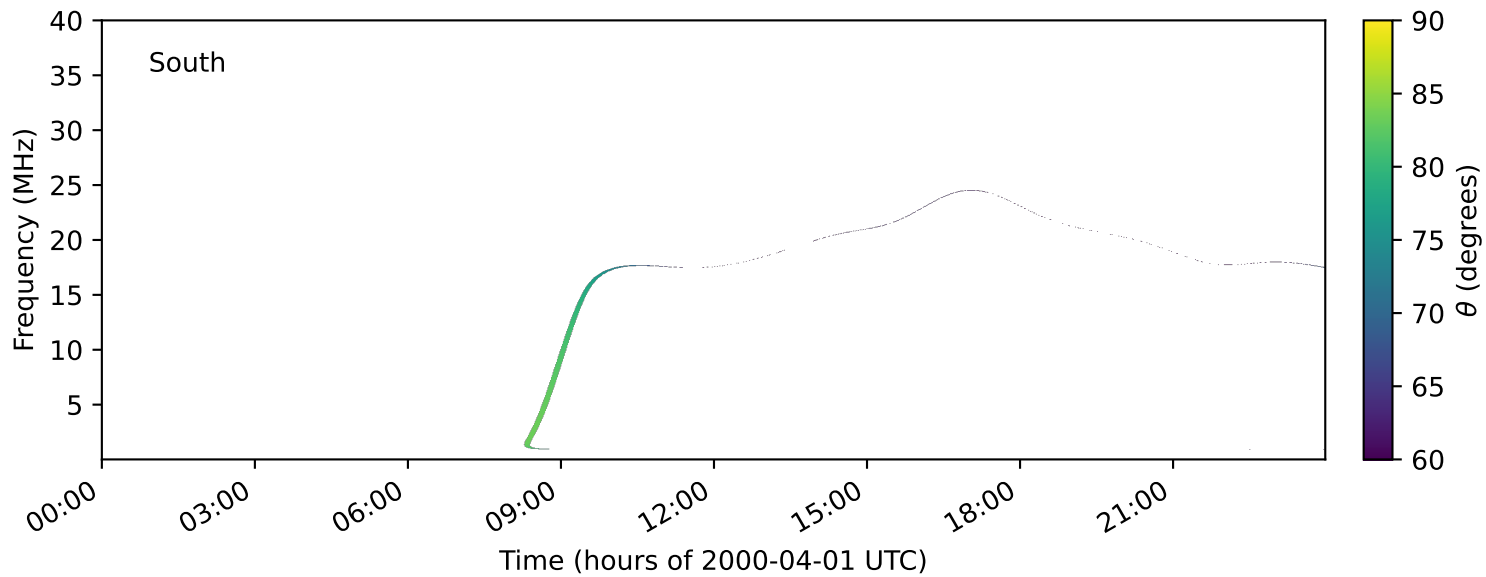

expres\_earth\_jupiter\_io\_jrm33\_lossc-wid1deg\_3kev\_20000401\_v11.cdf

Time (hours of 2000-04-01 UTC)