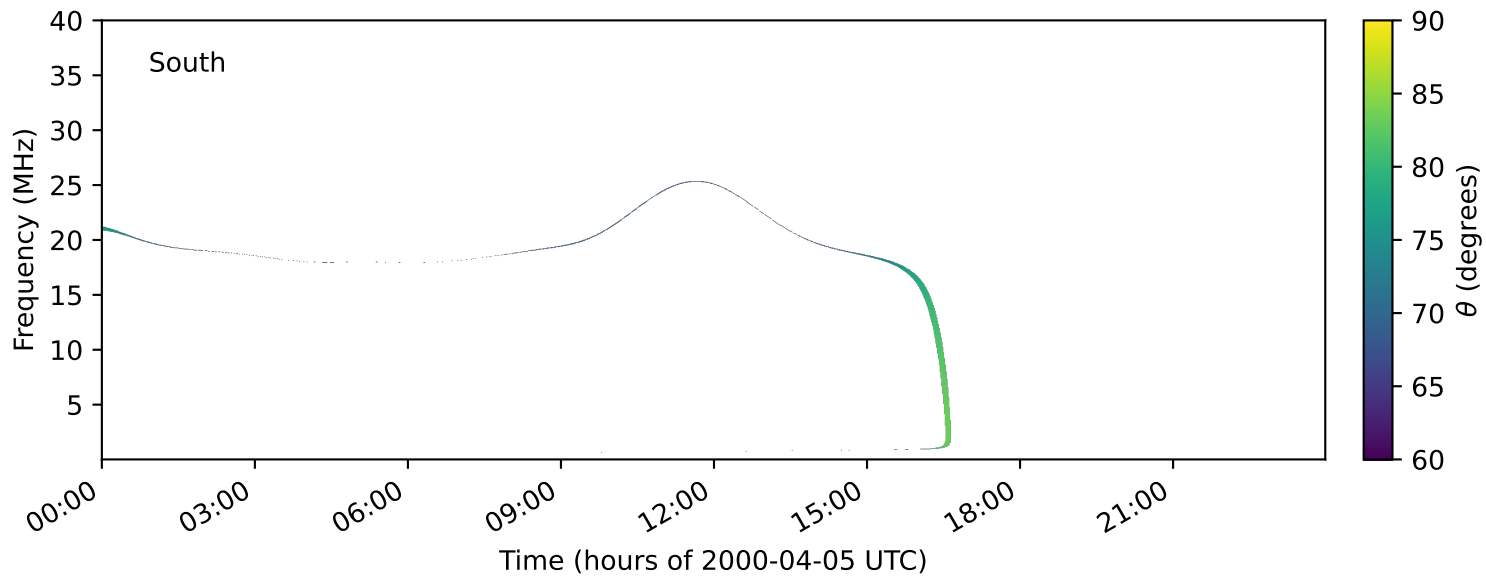

expres\_earth\_jupiter\_io\_jrm09\_lossc-wid1deg\_3kev\_20000405\_v11.cdf

Time (hours of 2000-04-05 UTC)