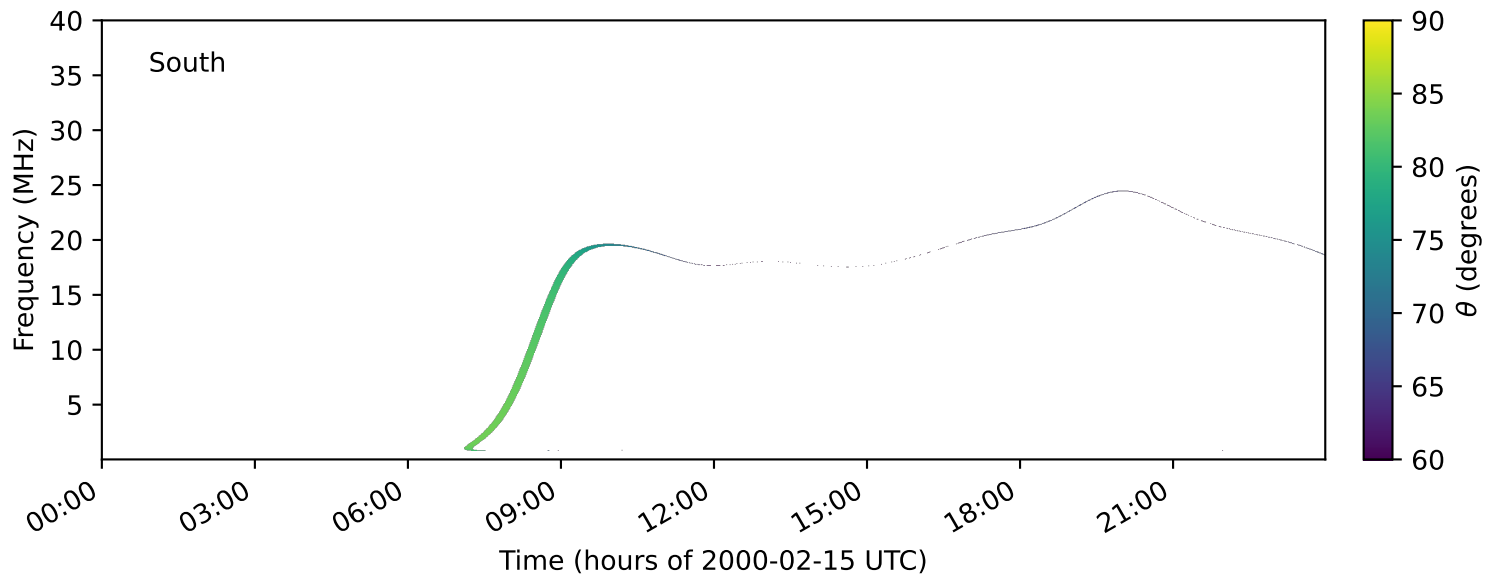

expres_earth_jupiter_io_jrm33_lossc-wid1deg_3kev_20000215_v11.cdf

Time (hours of 2000-02-15 UTC)