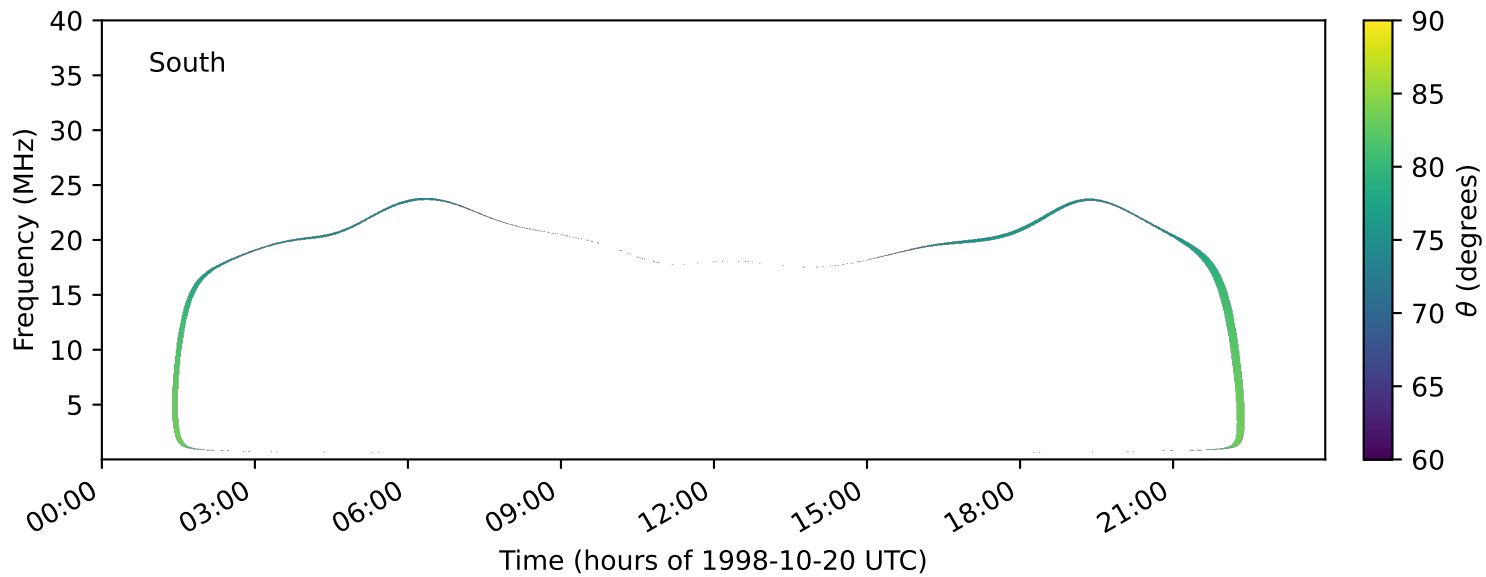

expres_earth_jupiter_io_jrm33_lossc-wid1deg_3kev_19981020_v11.cdf

Time (hours of 1998-10-20 UTC)