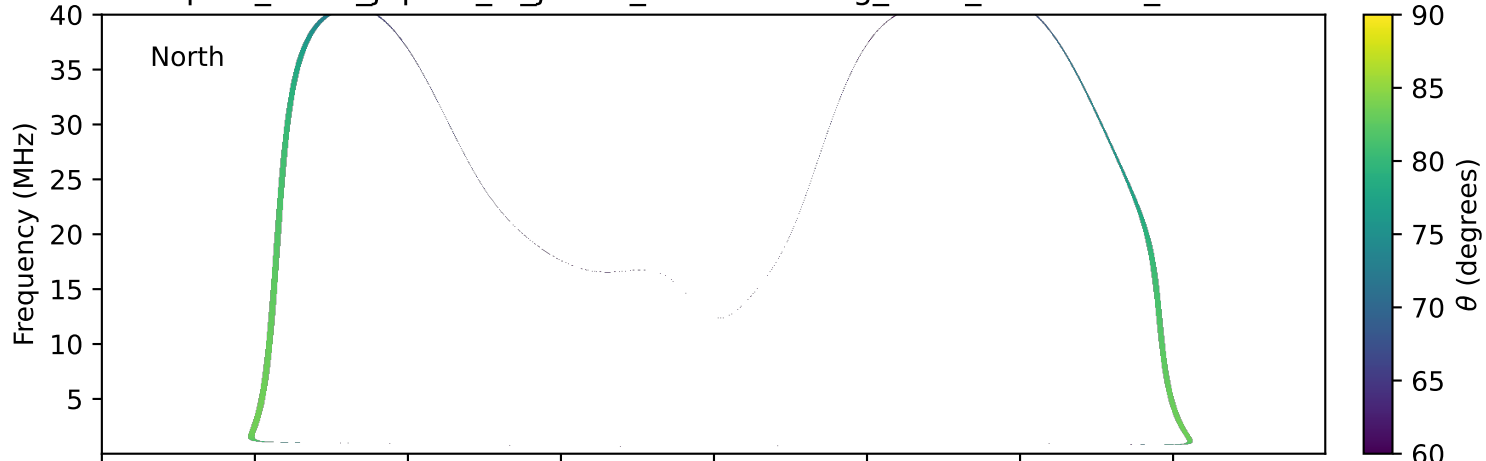

expres_earth_jupiter_io_jrm33_lossc-wid1deg_3kev_19981020_v11.cdf

Time (hours of 1998-10-20 UTC)