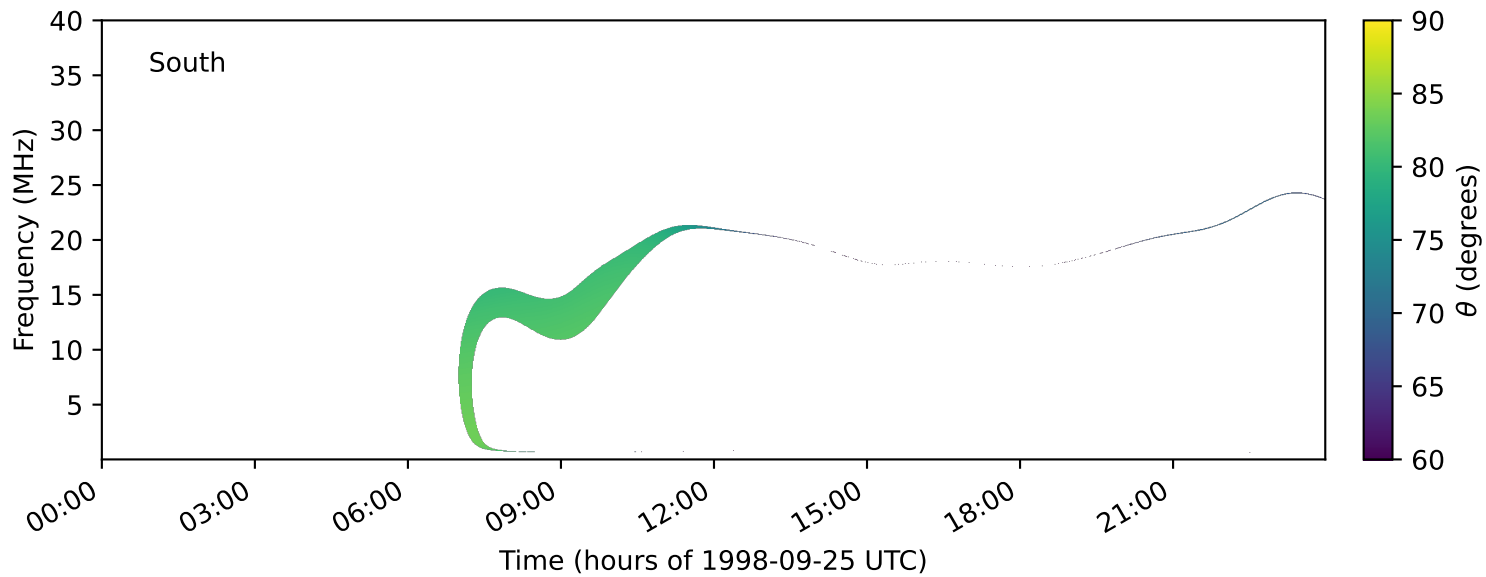

expres_earth_jupiter_io_jrm33_lossc-wid1deg_3kev_19980925_v11.cdf

Time (hours of 1998-09-25 UTC)