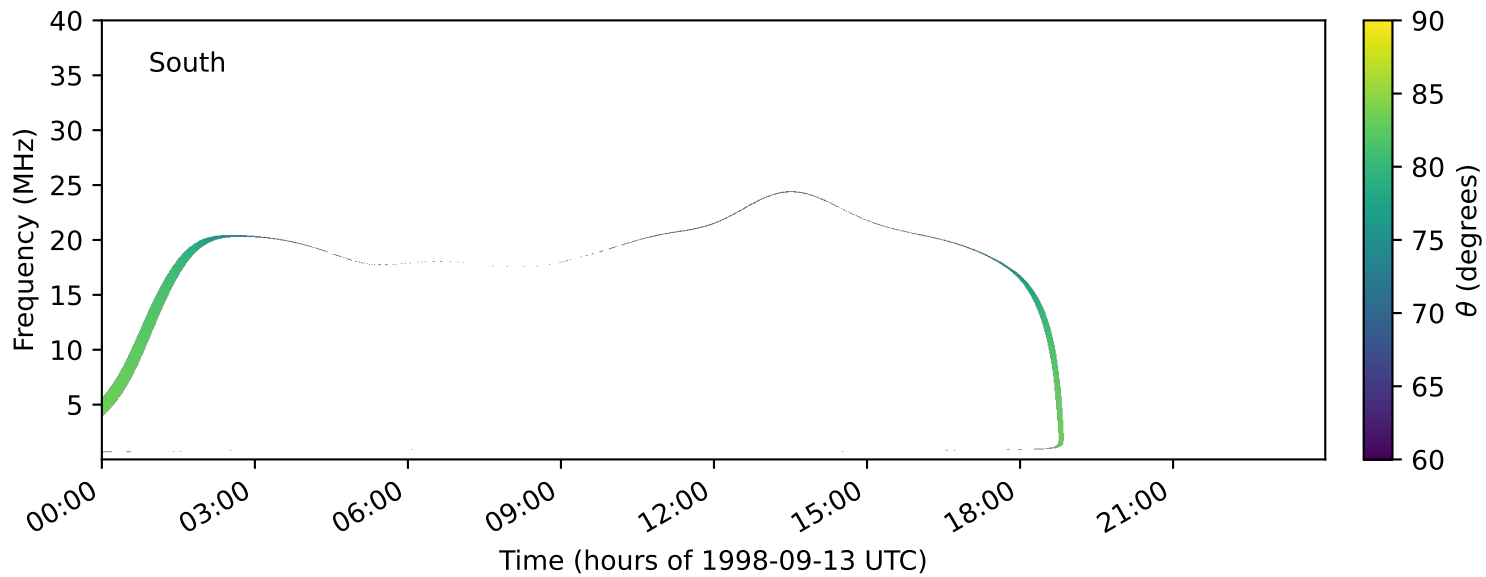

expres_earth_jupiter_io_jrm33_lossc-wid1deg_3kev_19980913_v11.cdf

Time (hours of 1998-09-13 UTC)