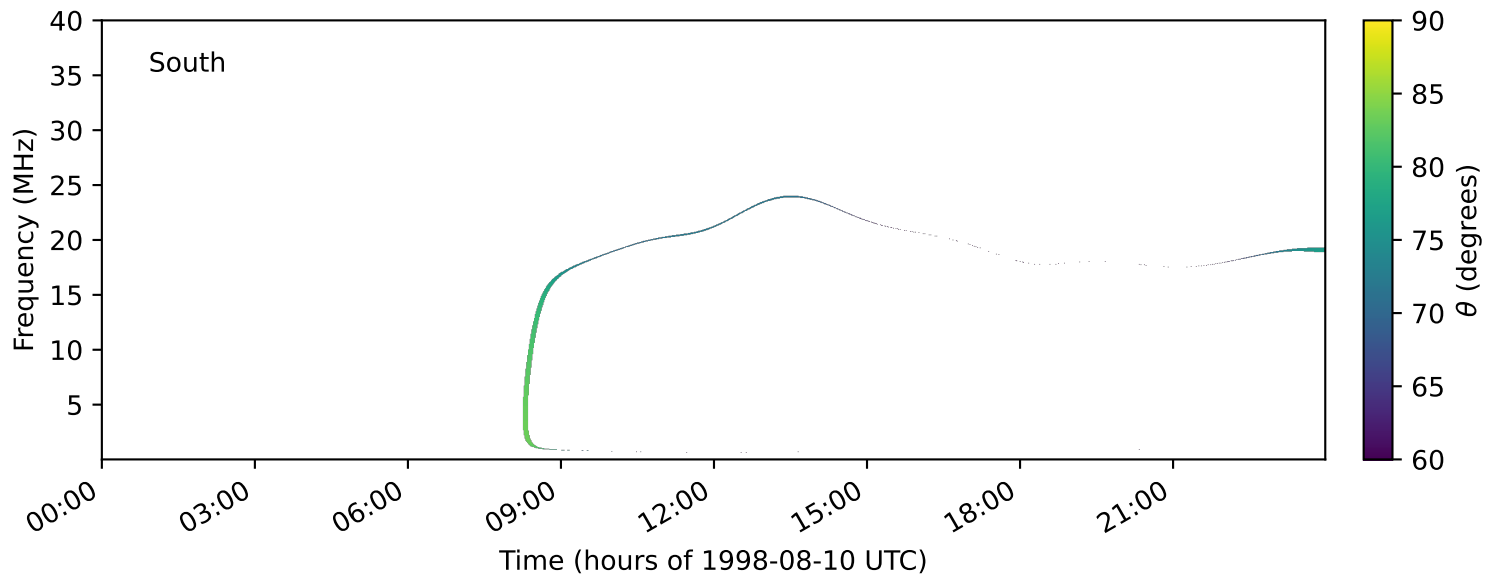

expres_earth_jupiter_io_jrm33_lossc-wid1deg_3kev_19980810_v11.cdf

Time (hours of 1998-08-10 UTC)