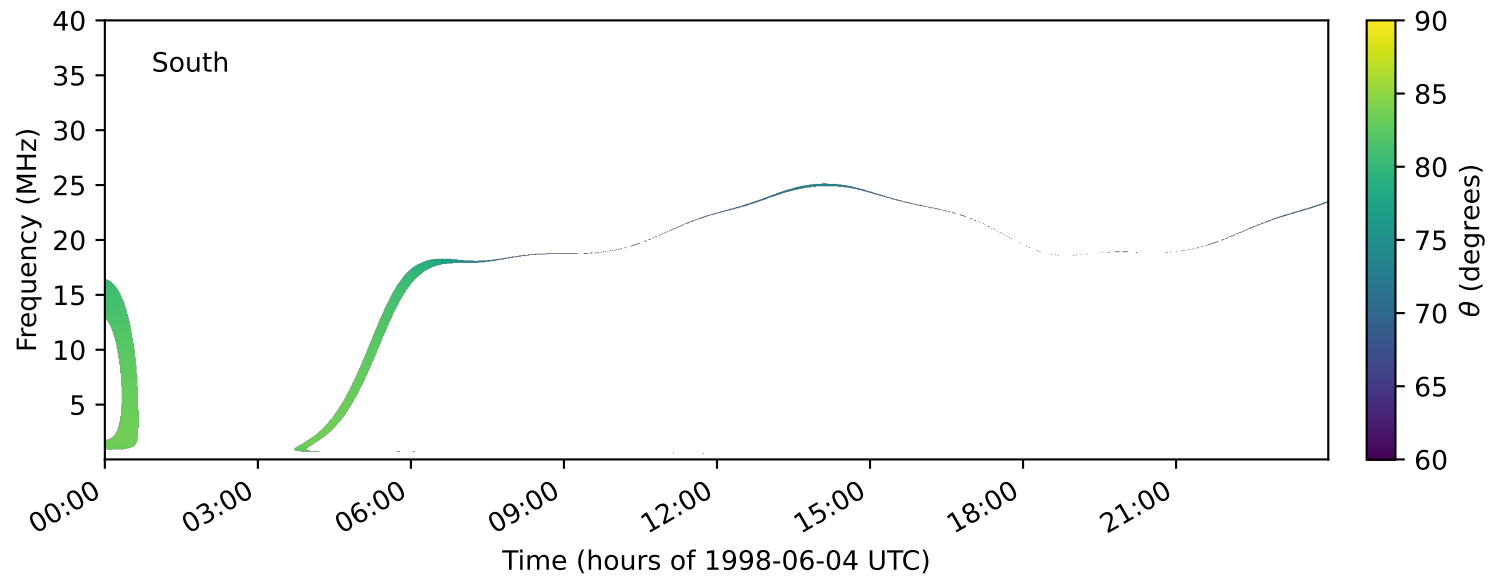

expres_earth_jupiter_europa_jrm33_lossc-wid1deg_3kev_19980604_v11.cdf

Time (hours of 1998-06-04 UTC)