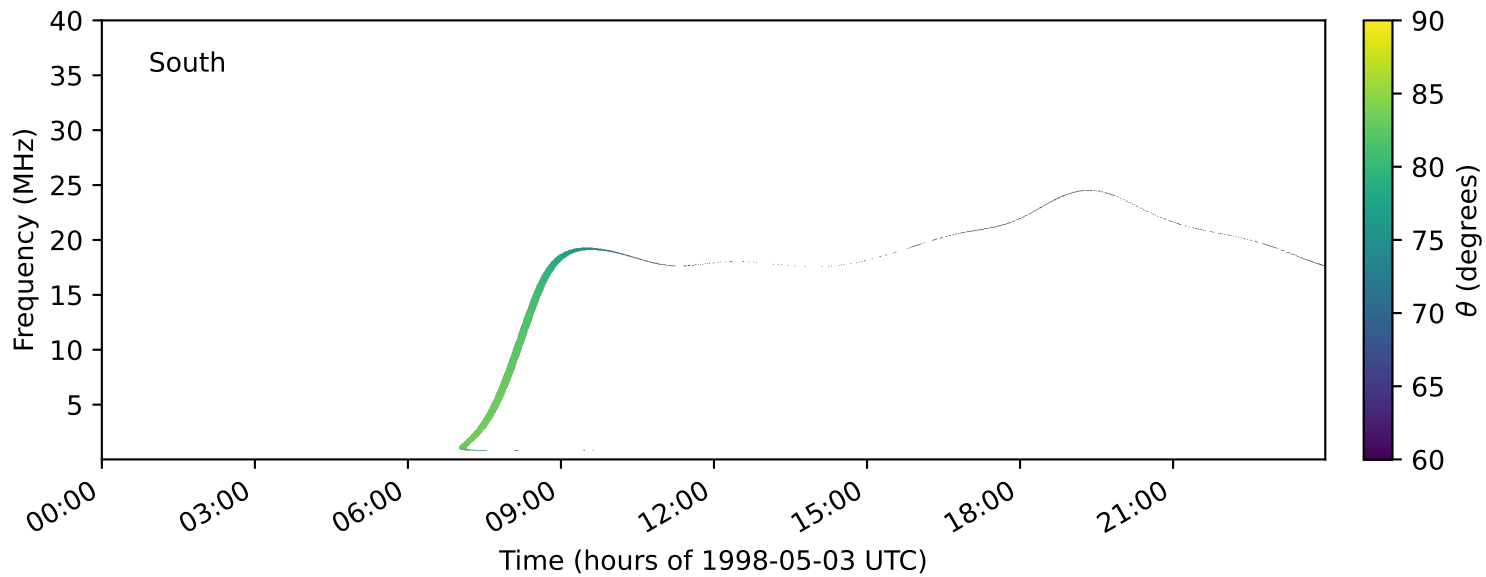

expres_earth_jupiter_io_jrm33_lossc-wid1deg_3kev_19980503_v11.cdf

Time (hours of 1998-05-03 UTC)