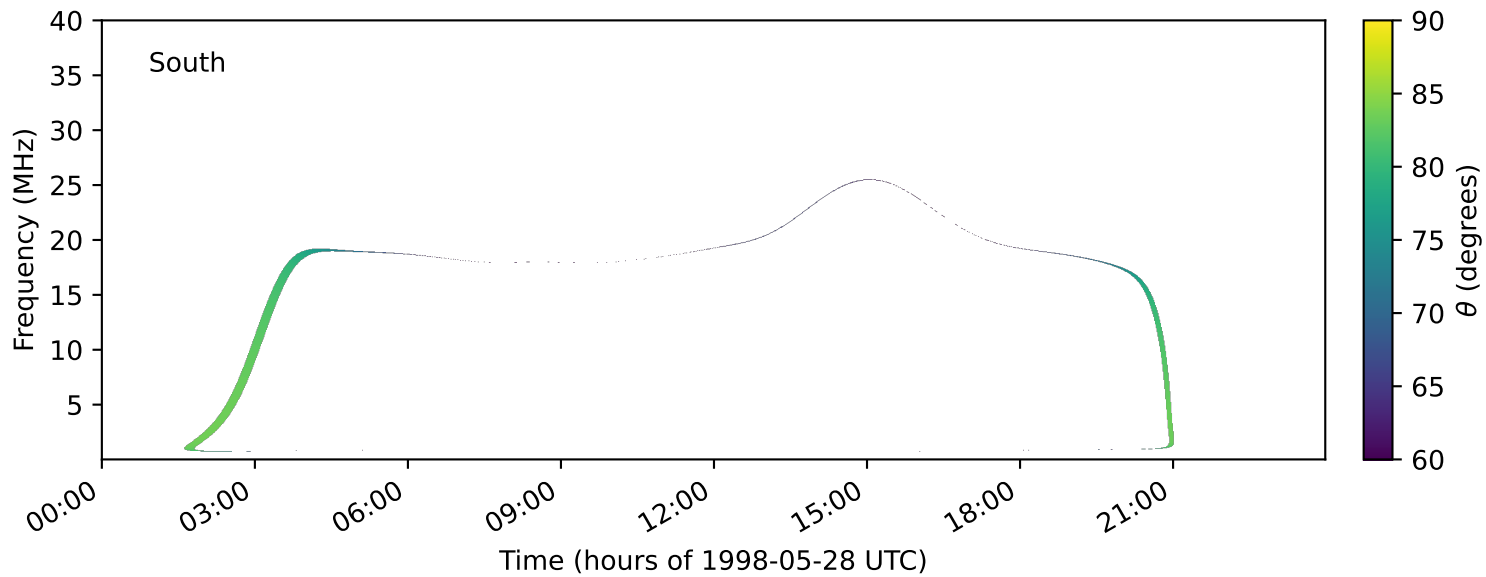

expres\_earth\_jupiter\_io\_jrm09\_lossc-wid1deg\_3kev\_19980528\_v11.cdf

Time (hours of 1998-05-28 UTC)