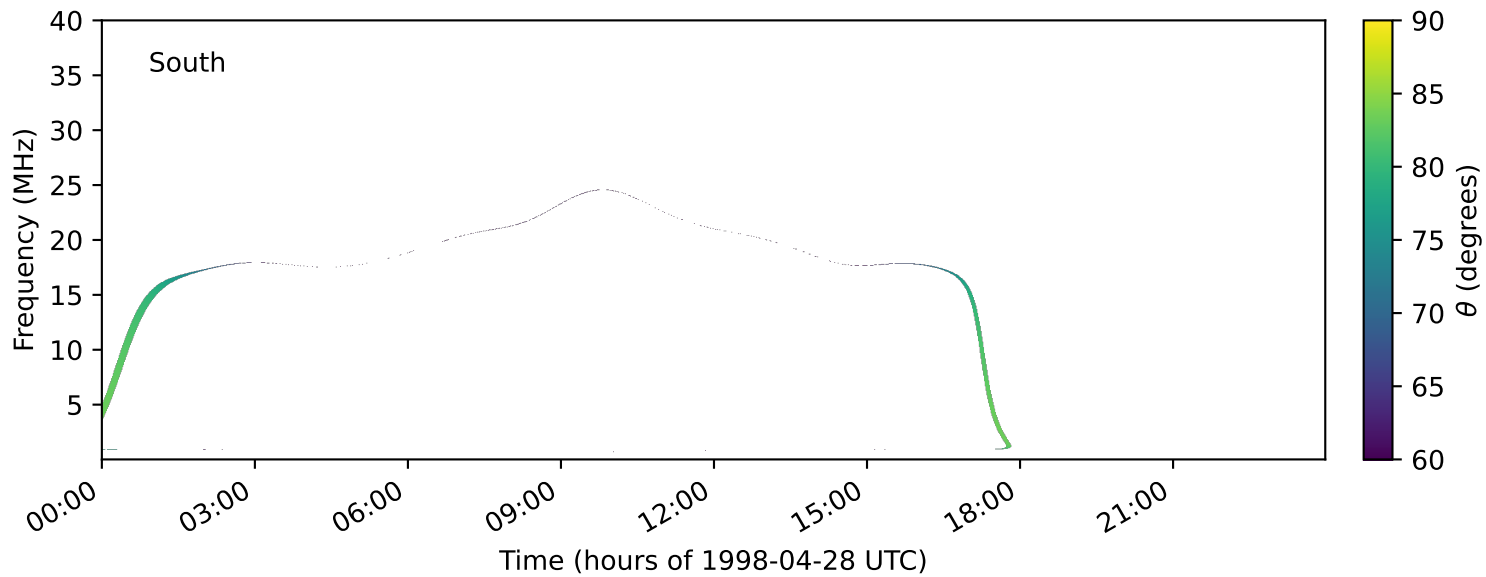

expres_earth_jupiter_io_jrm33_lossc-wid1deg_3kev_19980428_v11.cdf

Time (hours of 1998-04-28 UTC)