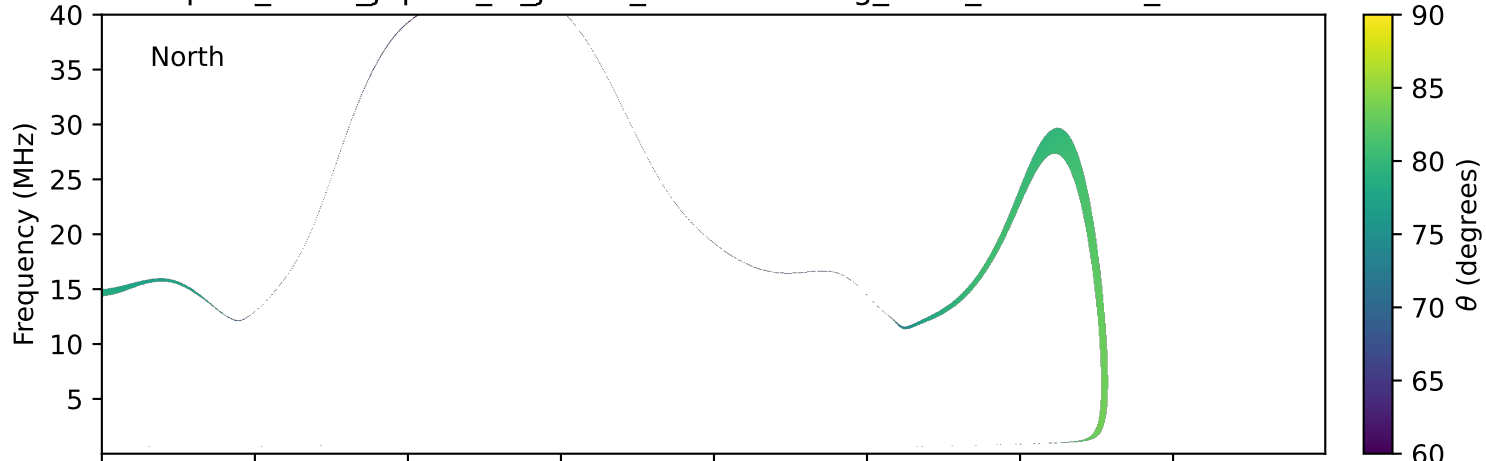

expres_earth_jupiter_io_jrm33_lossc-wid1deg_3kev_19980428_v11.cdf

Time (hours of 1998-04-28 UTC)