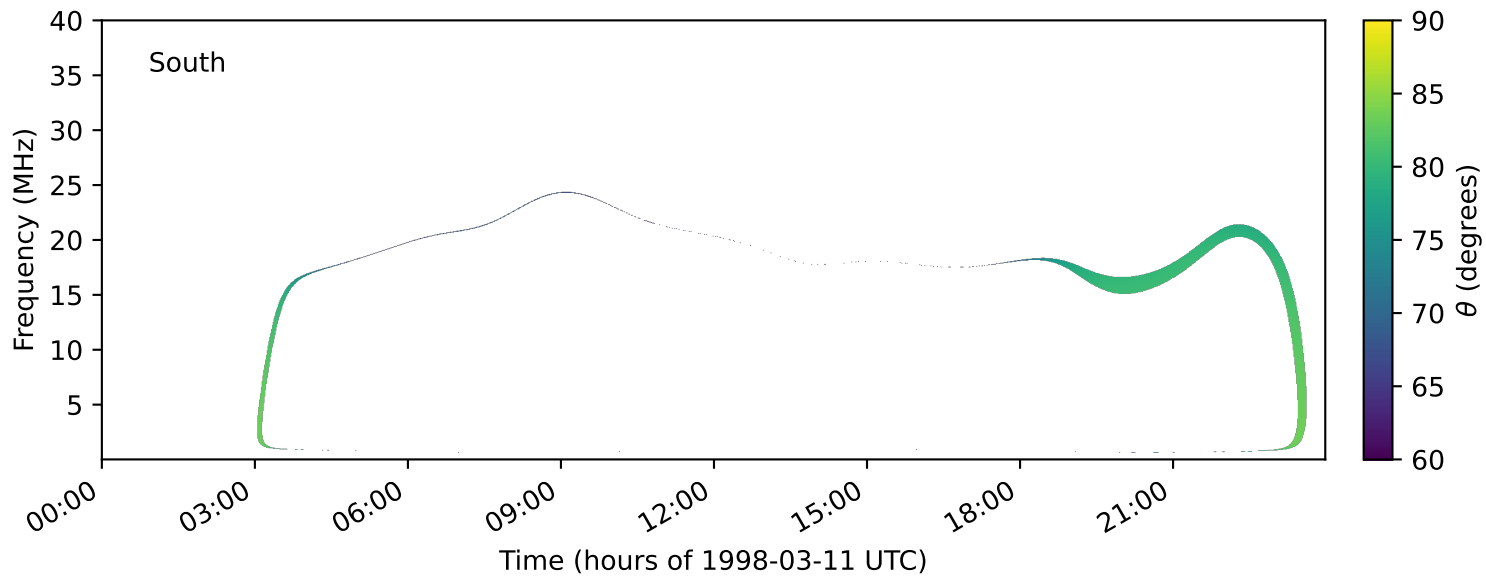

expres\_earth\_jupiter\_io\_jrm33\_lossc-wid1deg\_3kev\_19980311\_v11.cdf

Time (hours of 1998-03-11 UTC)