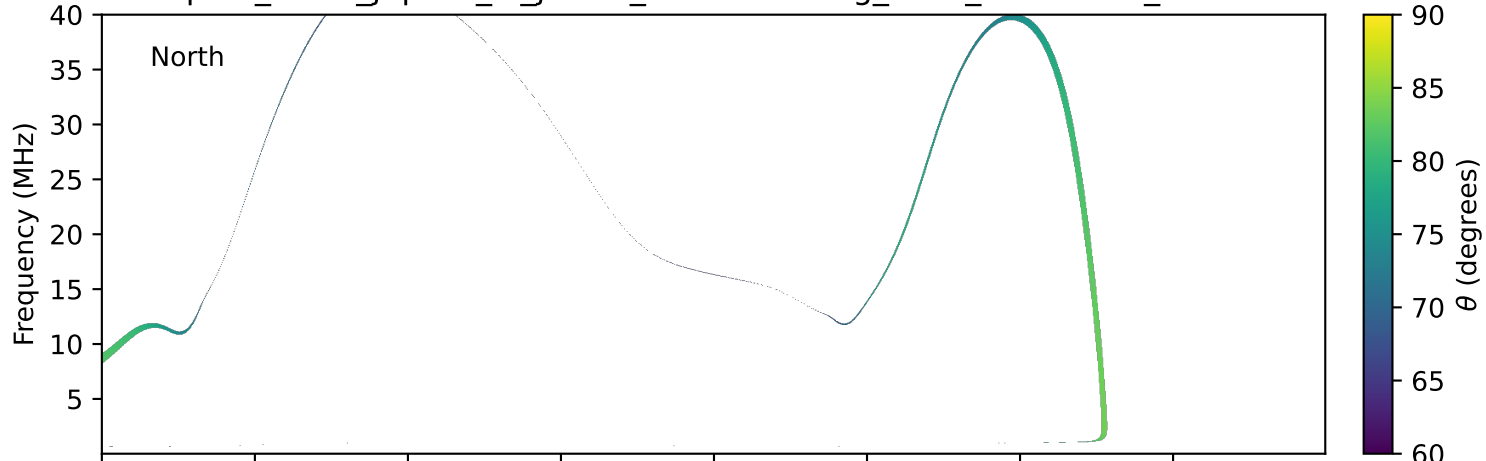

expres\_earth\_jupiter\_io\_jrm09\_lossc-wid1deg\_3kev\_19980225\_v11.cdf

Time (hours of 1998-02-25 UTC)