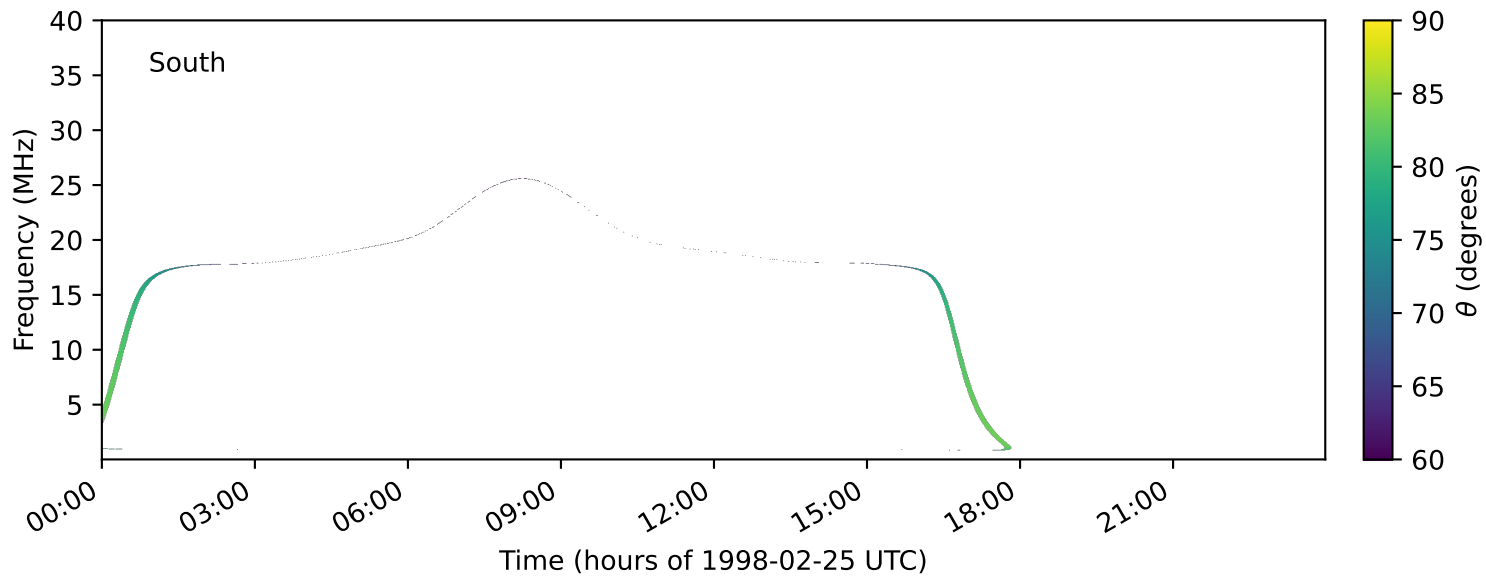

expres\_earth\_jupiter\_io\_jrm09\_lossc-wid1deg\_3kev\_19980225\_v11.cdf

Time (hours of 1998-02-25 UTC)